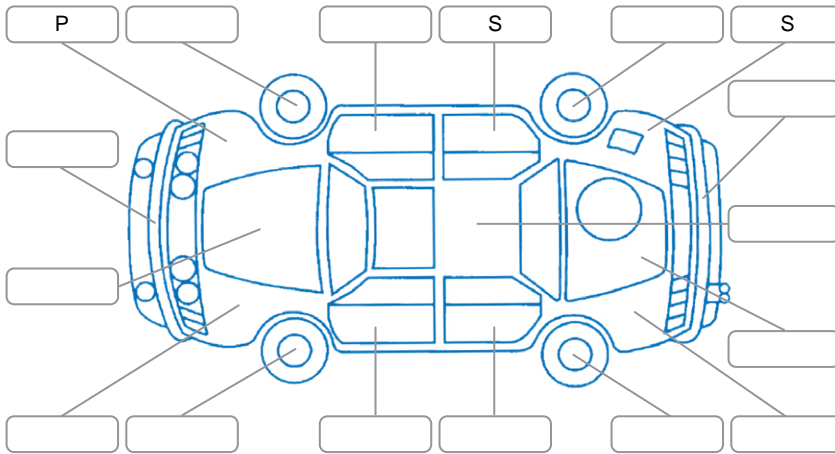

Key
 S = Scratch R = Rust C = Crack * = Decals W = Significant scuffs
 D = Dent PT = Paint defect P = Pin dent SC = Stone Chips

Note: some defects and blemishes may not be displayed in the diagram

Body Inspection Comments

Conditions During Body Inspection: Dry

Under Carriage and Under Bonnet Inspection Comments

Fwd

Interior Comments

Seats:	Good
Carpets:	Good
Panels:	Good
Dashboard:	Good

General Comments

Road Conditions During Test Drive	Dry		
Engine Timing Mechanism	Timing Chain		
Evidence of Cam Belt Replacement	<input type="checkbox"/> Yes	<input type="checkbox"/> No	Kms
Inspected by:	Rowan Fey		
Published by:	Admond Chan		
Inspection Date:	23 Mar 2026		