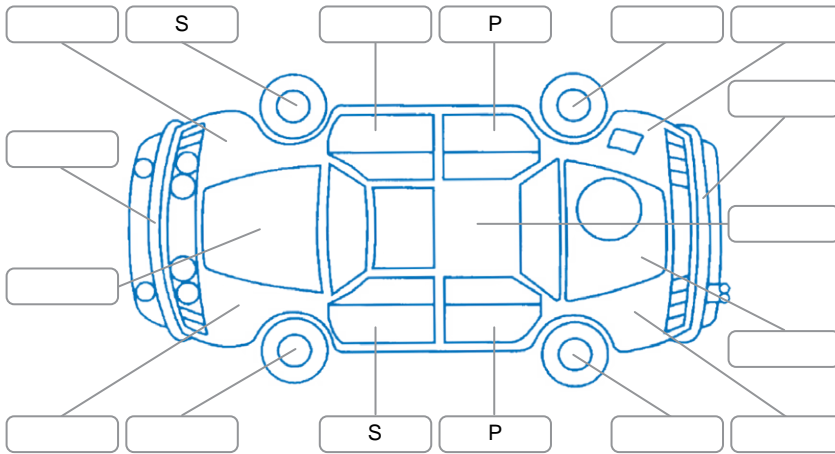

Make:	Mazda	Model:	Axela
Body Style:	Hatchback	Year:	2009
Rego No.:	LSR13	Rego Expiry:	14 Nov 2026
WoF Expiry:	19 Nov 2026	Odometer:	138,857 Kms
Good No.:	28034032	VIN:	7AT0C13JX18322024
Next Service:	148,896 Kms	Service History:	No

Key
 S = Scratch R = Rust C = Crack * = Decals W = Significant scuffs
 D = Dent PT = Paint defect P = Pin dent SC = Stone Chips

Note: some defects and blemishes may not be displayed in the diagram

Body Inspection Comments