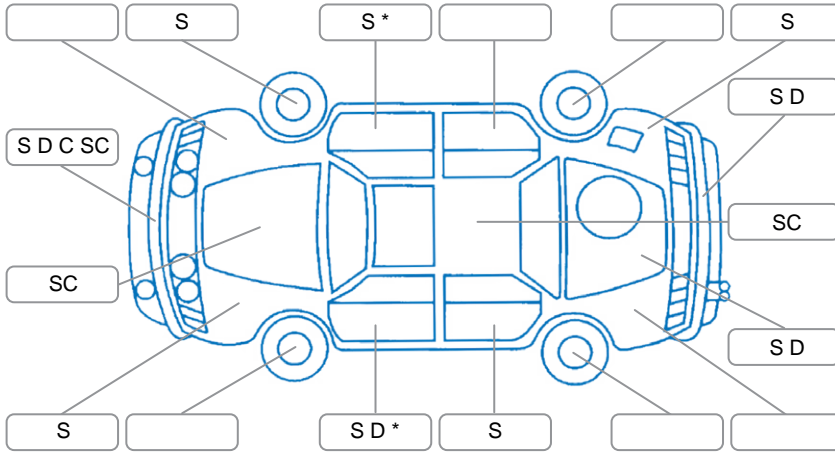

Report ID:	28,033,710	Version:	4
Created:	27 Mar 2026		

Make:	Mitsubishi	Model:	Triton
Body Style:	Utility	Year:	2020
Rego No.:	MUP678	Rego Expiry:	14 Jul 2026
WoF Expiry:	30 Jul 2026	Odometer:	175,801 Kms
Good No.:	28033710	VIN:	MMAJLKK10LH011246
Next Service:	184000	Service History:	Yes

Key

S = Scratch R = Rust C = Crack * = Decals W = Significant scuffs
 D = Dent PT = Paint defect P = Pin dent SC = Stone Chips

Note: some defects and blemishes may not be displayed in the diagram

Body Inspection Comments

Tailgate high stop light crack, left side running board damaged, right B pillar dents/scratches, no roof rack ky,

Conditions During Body Inspection

Under Carriage and Under Bonnet Inspection Comments

Engine oil leak, underbody front bar support rust,