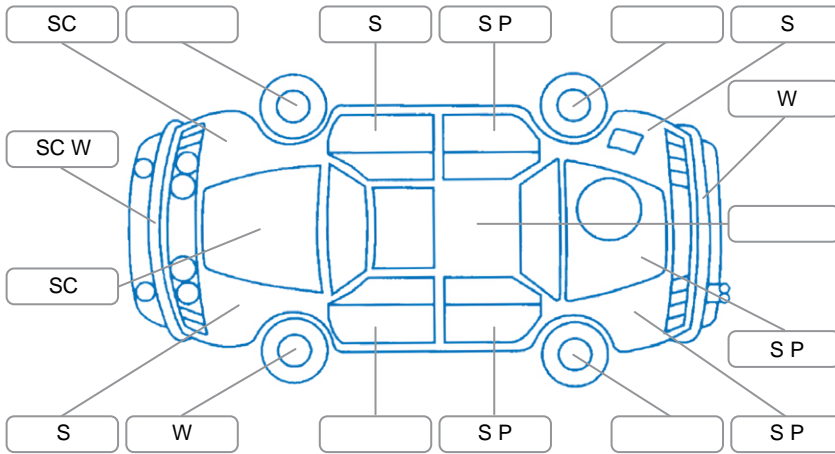

Report ID:	28,033,504	Version:	2
Created:	13 May 2026		

Make:	Honda	Model:	CRV
Body Style:	Wagon	Year:	2012
Rego No.:	QAE422	Rego Expiry:	18 Jul 2026
WoF Expiry:	25 Mar 2027	Odometer:	126,931 Kms
Good No.:	28033504	VIN:	7AT08G7HX23003602
Next Service:	2/9/26 or 129600km	Service History:	No

**Key**  
 S = Scratch    R = Rust    C = Crack    \* = Decals    W = Significant scuffs  
 D = Dent    PT = Paint defect    P = Pin dent    SC = Stone Chips

Note: some defects and blemishes may not be displayed in the diagram