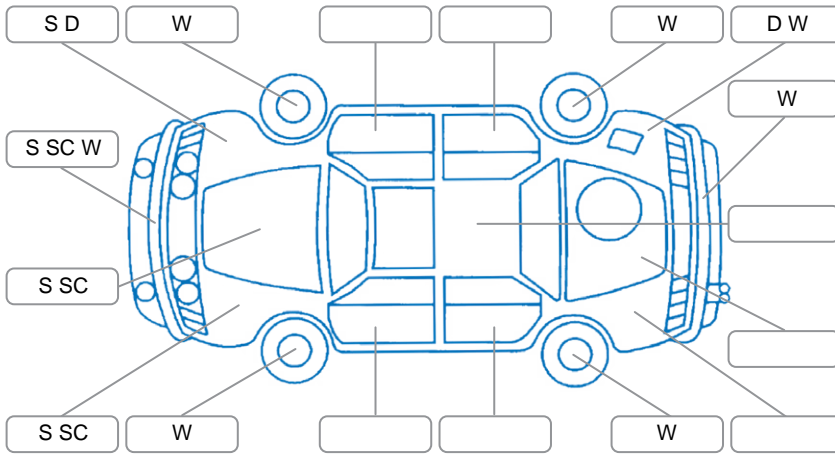

Report ID:	28,033,090	Version:	1
Created:	17 Mar 2026		

Make:	Toyota	Model:	Corolla
Body Style:	Hatchback	Year:	2012
Rego No.:	GPK518	Rego Expiry:	16 Jul 2026
WoF Expiry:	09 May 2026	Odometer:	198,500 Kms
Good No.:	28033090	VIN:	JTNKU3JE90J006197
Next Service:	101,100km	Service History:	Yes

Key
 S = Scratch R = Rust C = Crack * = Decals W = Significant scuffs
 D = Dent PT = Paint defect P = Pin dent SC = Stone Chips

Note: some defects and blemishes may not be displayed in the diagram

Body Inspection Comments

Windscreen stone chips

Conditions During Body Inspection

Dry

Under Carriage and Under Bonnet Inspection Comments

Engine oil leak
 Underbody surface rust
 Front wheel drive

Interior Comments

Seats:	Good
Carpets:	Good
Panels:	Good
Dashboard:	Good