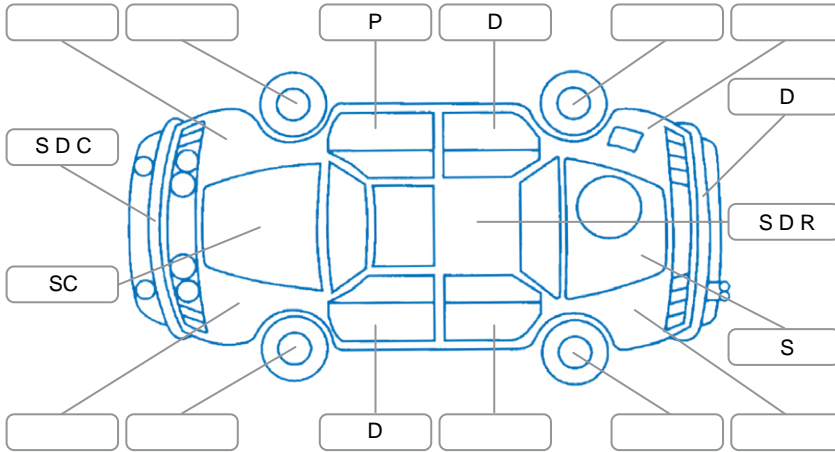

Report ID:	28,032,839	Version:	3
Created:	24 Mar 2026		

Make:	Toyota	Model:	Corolla
Body Style:	Wagon	Year:	2009
Rego No.:	FEN870	Rego Expiry:	29 Jun 2026
WoF Expiry:	31 Mar 2027	Odometer:	154,247 Kms
Good No.:	28032839	VIN:	JTDGT40E709128143
Next Service:	162000 kms	Service History:	No

Key

S = Scratch R = Rust C = Crack * = Decals W = Significant scuffs
 D = Dent PT = Paint defect P = Pin dent SC = Stone Chips

Note: some defects and blemishes may not be displayed in the diagram

Body Inspection Comments

Conditions During Body Inspection	Dry
-----------------------------------	-----

Under Carriage and Under Bonnet Inspection Comments

Interior Comments

Seats:	Good
Carpets:	Average, driver floor torn.
Panels:	Average
Dashboard:	Good