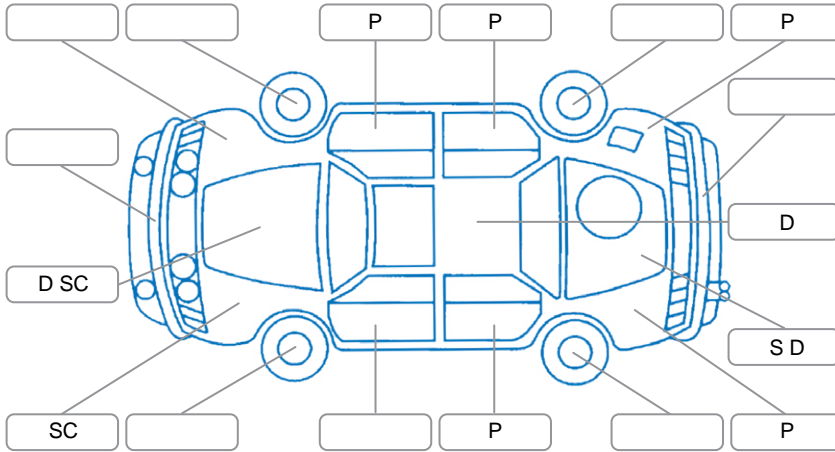

Report ID:	28,032,498	Version:	4
Created:	20 Mar 2026		

Make:	Ford	Model:	Transit
Body Style:	Van	Year:	2016
Rego No.:	KBF796	Rego Expiry:	14 Sep 2026
WoF Expiry:	03 Apr 2027	Odometer:	162,836 Kms
Good No.:	28032498	VIN:	WF0YXXTTGYGC78924
Next Service:	172,836kms	Service History:	No

### Key

S = Scratch    R = Rust    C = Crack    \* = Decals    W = Significant scuffs  
 D = Dent    PT = Paint defect    P = Pin dent    SC = Stone Chips

Note: some defects and blemishes may not be displayed in the diagram