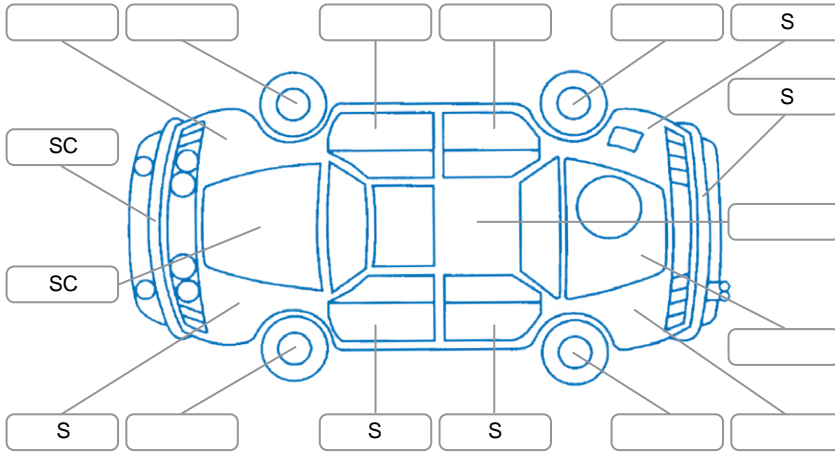

Report ID:	28,032,451	Version:	1
Created:	13 Apr 2026		

Make:	Toyota	Model:	Corolla
Body Style:	Hatchback	Year:	2018
Rego No.:		Rego Expiry:	
WoF Expiry:	30 Mar 2027	Odometer:	77,311 Kms
Good No.:	28032451	VIN:	7AT0H607X26003392
Next Service:	87306	Service History:	Yes

Key

S = Scratch R = Rust C = Crack * = Decals W = Significant scuffs
 D = Dent PT = Paint defect P = Pin dent SC = Stone Chips

Note: some defects and blemishes may not be displayed in the diagram

Body Inspection Comments

Conditions During Body Inspection

Dry

Under Carriage and Under Bonnet Inspection Comments

Front wheel drive

Interior Comments

Seats: Good

Carpets: Good

Panels: Good