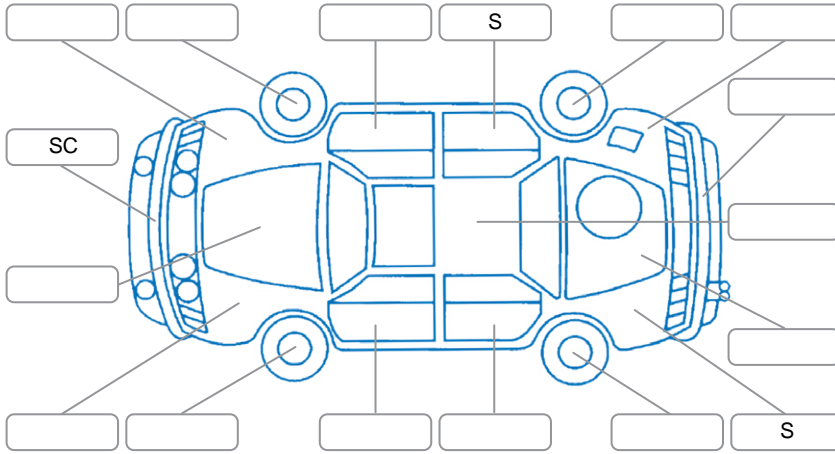

Report ID:	28,032,433	Version:	1
Created:	10 Apr 2026		

Make:	Toyota	Model:	Aqua
Body Style:		Year:	2015
Rego No.:		Rego Expiry:	
WoF Expiry:		Odometer:	106,386 Kms
Good No.:	28032433	VIN:	
Next Service:	117000	Service History:	No

Key
 S = Scratch R = Rust C = Crack * = Decals W = Significant scuffs
 D = Dent PT = Paint defect P = Pin dent SC = Stone Chips

Note: some defects and blemishes may not be displayed in the diagram

Body Inspection Comments

Minor stonechips on windscreen

Conditions During Body Inspection

Wet

Under Carriage and Under Bonnet Inspection Comments

Front wheel drive

Interior Comments

Seats:	Good
Carpets:	Good
Panels:	Good
Dashboard:	Good