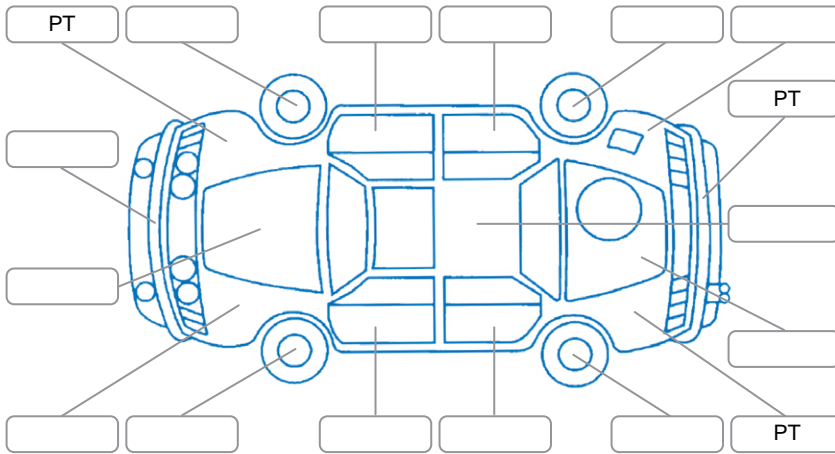

Report ID:	28,032,390	Version:	1
Created:	10 Apr 2026		

Make:	Nissan	Model:	Serena
Body Style:		Year:	2015
Rego No.:		Rego Expiry:	
WoF Expiry:	20 Mar 2027	Odometer:	112,700 Kms
Good No.:	28032390	VIN:	
Next Service:	112,676kms	Service History:	No

**Key**  
 S = Scratch    R = Rust    C = Crack    \* = Decals    W = Significant scuffs  
 D = Dent    PT = Paint defect    P = Pin dent    SC = Stone Chips

Note: some defects and blemishes may not be displayed in the diagram

### Body Inspection Comments

Rear wiper blade worn,

Conditions During Body Inspection    Dry