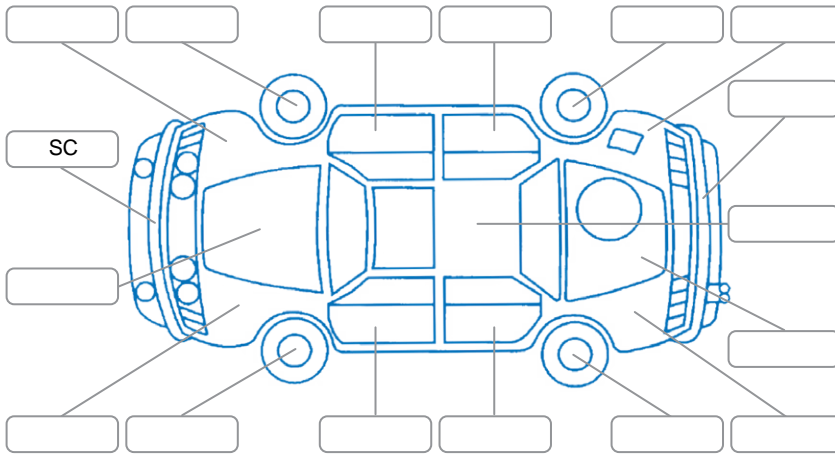

Report ID:	28,032,374	Version:	1
Created:	10 Apr 2026		

Make:	Nissan	Model:	Note
Body Style:		Year:	2022
Rego No.:		Rego Expiry:	
WoF Expiry:		Odometer:	99,843 Kms
Good No.:	28032374	VIN:	
Next Service:	109900	Service History:	No

**Key**  
 S = Scratch    R = Rust    C = Crack    \* = Decals    W = Significant scuffs  
 D = Dent    PT = Paint defect    P = Pin dent    SC = Stone Chips

Note: some defects and blemishes may not be displayed in the diagram

### Body Inspection Comments

Minor stonechips on windscreen

Conditions During Body Inspection    Wet