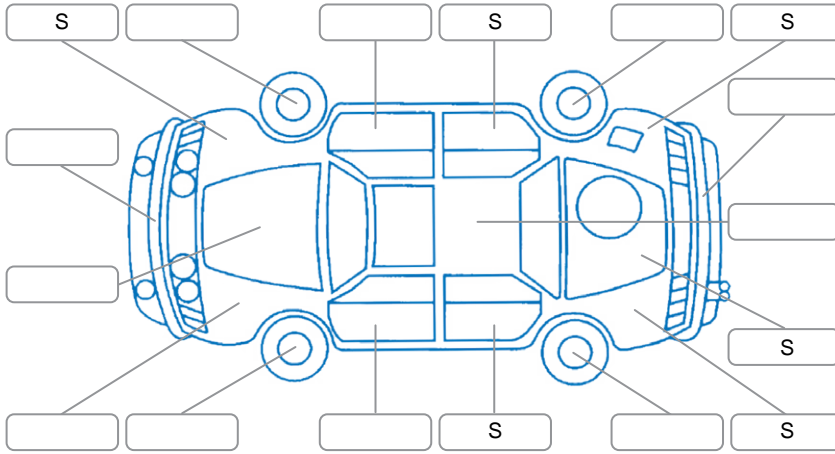

Make:	Mazda	Model:	Axela
Body Style:	Hatchback	Year:	2014
Rego No.:		Rego Expiry:	
WoF Expiry:	07 Apr 2027	Odometer:	11,774 Kms
Good No.:	28032357	VIN:	7AT0C13JX26103004
Next Service:	21700	Service History:	No

Key

S = Scratch R = Rust C = Crack * = Decals W = Significant scuffs
 D = Dent PT = Paint defect P = Pin dent SC = Stone Chips

Note: some defects and blemishes may not be displayed in the diagram

Body Inspection Comments