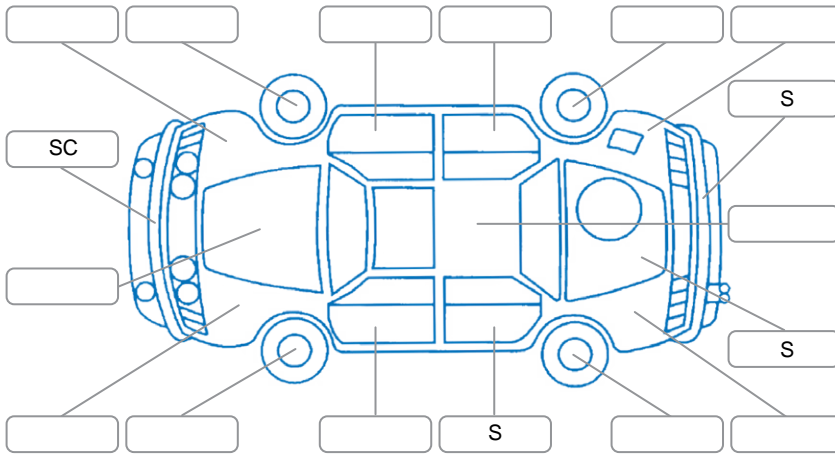

Report ID:	28,032,342	Version:	3
Created:	29 Apr 2026		

Make:	Lexus	Model:	IS350
Body Style:	Sedan	Year:	2013
Rego No.:		Rego Expiry:	
WoF Expiry:	01 Apr 2027	Odometer:	68,912 Kms
Good No.:	28032342	VIN:	7AT0B00HX26001109
Next Service:	79000	Service History:	No

Key
 S = Scratch R = Rust C = Crack * = Decals W = Significant scuffs
 D = Dent PT = Paint defect P = Pin dent SC = Stone Chips

Note: some defects and blemishes may not be displayed in the diagram

Body Inspection Comments

Conditions During Body Inspection: Dry Wet

Under Carriage and Under Bonnet Inspection Comments

Interior Comments

Seats:	Good
Carpets:	Good
Panels:	Good
Dashboard:	Good

General Comments

Road Conditions During Test Drive	Wet	
Engine Timing Mechanism	Timing Chain	
Evidence of Cam Belt Replacement	<input type="checkbox"/> Yes <input type="checkbox"/> No	Kms
Inspected by:	Curshey Accad	
Published by:	Marcel Elia	
Inspection Date:	21 Apr 2026	