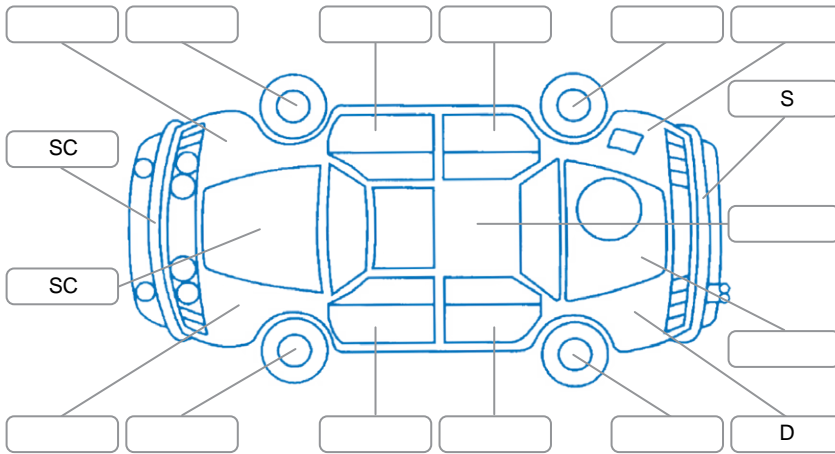

Report ID:	28,032,335	Version:	1
Created:	10 Apr 2026		

Make:	Honda	Model:	Odyssey
Body Style:		Year:	2013
Rego No.:		Rego Expiry:	
WoF Expiry:	23 Mar 2027	Odometer:	83,807 Kms
Good No.:	28032335	VIN:	
Next Service:	93802	Service History:	No

Key
 S = Scratch R = Rust C = Crack * = Decals W = Significant scuffs
 D = Dent PT = Paint defect P = Pin dent SC = Stone Chips

Note: some defects and blemishes may not be displayed in the diagram

Body Inspection Comments

Conditions During Body Inspection

Under Carriage and Under Bonnet Inspection Comments

Interior Comments

Seats:	Good
Carpets:	Good
Panels:	Good
Dashboard:	Good

General Comments

Road Conditions During Test Drive	Dry
Engine Timing Mechanism	Timing Chain
Evidence of Cam Belt Replacement	<input type="checkbox"/> Yes <input type="checkbox"/> No Kms
Inspected by:	Curshey Accad
Published by:	Curshey Accad
Inspection Date:	10 Apr 2026