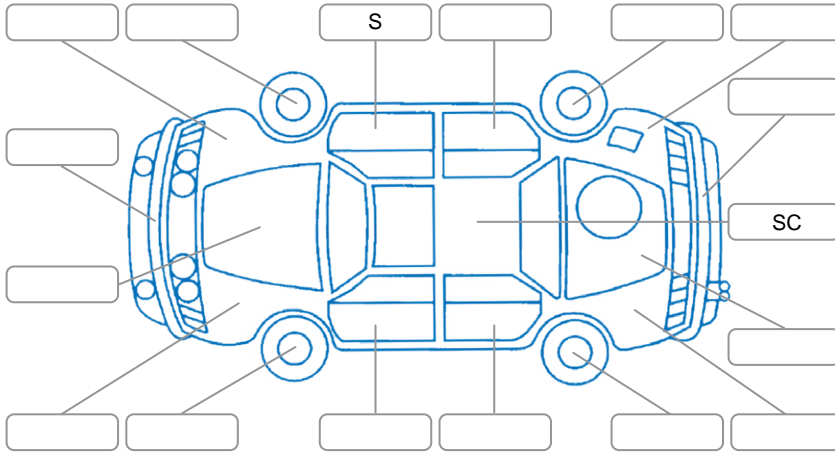

Report ID:	28,032,303	Version:	1
Created:	10 Apr 2026		

Make:	Toyota	Model:	Sienta
Body Style:		Year:	2017
Rego No.:		Rego Expiry:	
WoF Expiry:		Odometer:	116,987 Kms
Good No.:	28032303	VIN:	
Next Service:	126900	Service History:	No

Key
 S = Scratch R = Rust C = Crack * = Decals W = Significant scuffs
 D = Dent PT = Paint defect P = Pin dent SC = Stone Chips

Note: some defects and blemishes may not be displayed in the diagram

Body Inspection Comments

Minor stonechips on windscreen

Conditions During Body Inspection: Wet

Under Carriage and Under Bonnet Inspection Comments

Front wheel drive

Interior Comments

Seats:	Good
Carpets:	Good
Panels:	Good
Dashboard:	Good