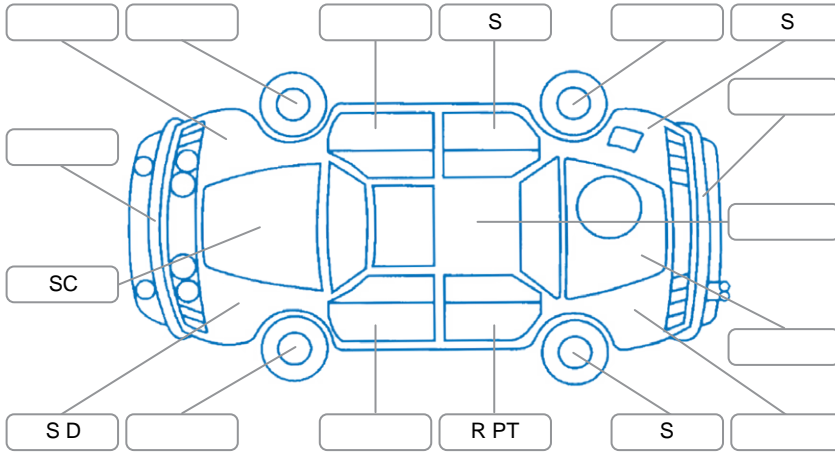

Report ID:	28,032,264	Version:	2
Created:	24 Apr 2026		

Make:	Honda	Model:	Insight
Body Style:	Sedan	Year:	2018
Rego No.:		Rego Expiry:	
WoF Expiry:	30 Mar 2027	Odometer:	123,469 Kms
Good No.:	28032264	VIN:	7AT08G9MX26001386
Next Service:	133468	Service History:	No

Key

S = Scratch R = Rust C = Crack * = Decals W = Significant scuffs
 D = Dent PT = Paint defect P = Pin dent SC = Stone Chips

Note: some defects and blemishes may not be displayed in the diagram

Body Inspection Comments

Windscreen stone chip.

Conditions During Body Inspection

Under Carriage and Under Bonnet Inspection Comments

Interior Comments

Seats:	Good
Carpets:	Good
Panels:	Good
Dashboard:	Good

General Comments

Road Conditions During Test Drive	Dry	
Engine Timing Mechanism	Timing Chain	
Evidence of Cam Belt Replacement	<input type="checkbox"/> Yes <input type="checkbox"/> No	Kms
Inspected by:	Curshey Accad	
Published by:	Henry Manders	
Inspection Date:	17 Apr 2026	