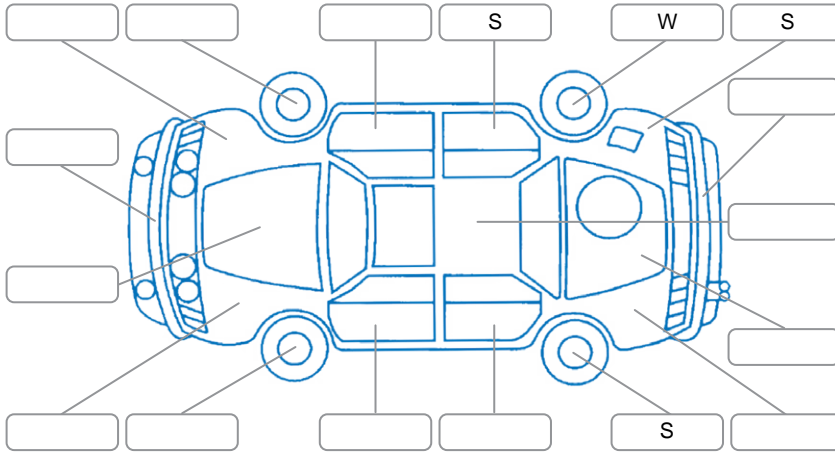

Report ID:	28,032,255	Version:	1
Created:	11 Apr 2026		

Make:	Honda	Model:	Accord
Body Style:		Year:	2014
Rego No.:		Rego Expiry:	
WoF Expiry:	27 Mar 2027	Odometer:	81,750 Kms
Good No.:	28032255	VIN:	
Next Service:	92000	Service History:	No

Key

S = Scratch R = Rust C = Crack * = Decals W = Significant scuffs
 D = Dent PT = Paint defect P = Pin dent SC = Stone Chips

Note: some defects and blemishes may not be displayed in the diagram

Body Inspection Comments

Conditions During Body Inspection

Under Carriage and Under Bonnet Inspection Comments

Interior Comments

Seats:	Good
Carpets:	Good
Panels:	Good
Dashboard:	Good

General Comments

Road Conditions During Test Drive	Dry		
Engine Timing Mechanism	Timing Chain		
Evidence of Cam Belt Replacement	<input type="checkbox"/> Yes	<input type="checkbox"/> No	Kms
Inspected by:	Curshey Accad		
Published by:	Curshey Accad		
Inspection Date:	11 Apr 2026		