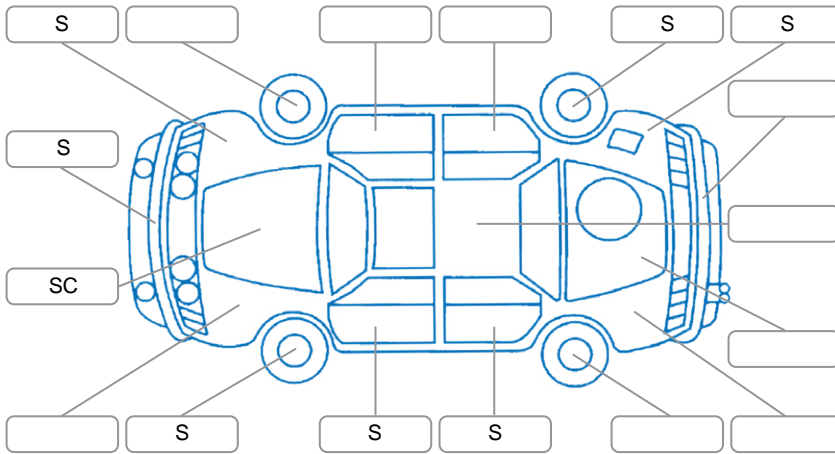

Report ID:	28,032,240	Version:	2
Created:	23 Apr 2026		

Make:	Honda	Model:	Accord
Body Style:	Sedan	Year:	2013
Rego No.:		Rego Expiry:	
WoF Expiry:	25 Mar 2027	Odometer:	108,825 Kms
Good No.:	28032240	VIN:	7AT08G13X26001613
Next Service:	119000	Service History:	No

Key
 S = Scratch R = Rust C = Crack * = Decals W = Significant scuffs
 D = Dent PT = Paint defect P = Pin dent SC = Stone Chips

Note: some defects and blemishes may not be displayed in the diagram

Body Inspection Comments

Conditions During Body Inspection

Under Carriage and Under Bonnet Inspection Comments

Interior Comments

Seats:	Good
Carpets:	Good
Panels:	Good
Dashboard:	Good

General Comments

Road Conditions During Test Drive	Dry	
Engine Timing Mechanism	Timing Chain	
Evidence of Cam Belt Replacement	<input type="checkbox"/> Yes <input type="checkbox"/> No	Kms
Inspected by:	Curshey Accad	
Published by:	Henry Manders	
Inspection Date:	10 Apr 2026	