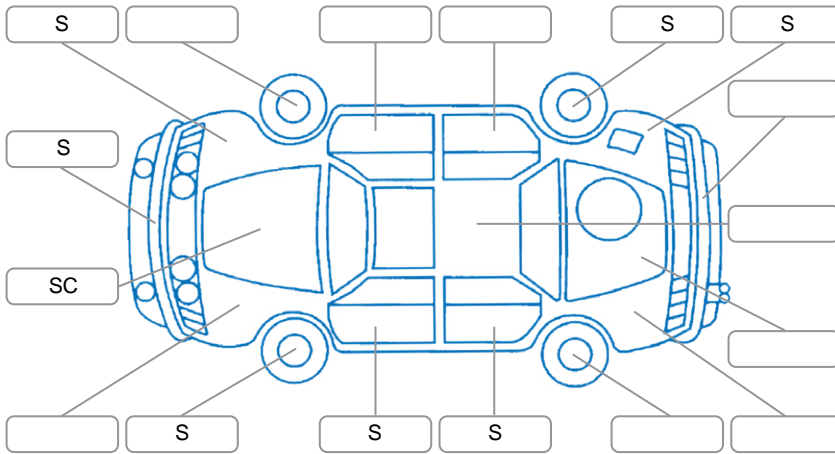

Report ID:	28,032,240	Version:	1
Created:	10 Apr 2026		

Make:	Honda	Model:	Accord
Body Style:		Year:	2013
Rego No.:		Rego Expiry:	
WoF Expiry:	25 Mar 2027	Odometer:	108,825 Kms
Good No.:	28032240	VIN:	
Next Service:	119000	Service History:	No

**Key**  
 S = Scratch    R = Rust    C = Crack    \* = Decals    W = Significant scuffs  
 D = Dent    PT = Paint defect    P = Pin dent    SC = Stone Chips

Note: some defects and blemishes may not be displayed in the diagram