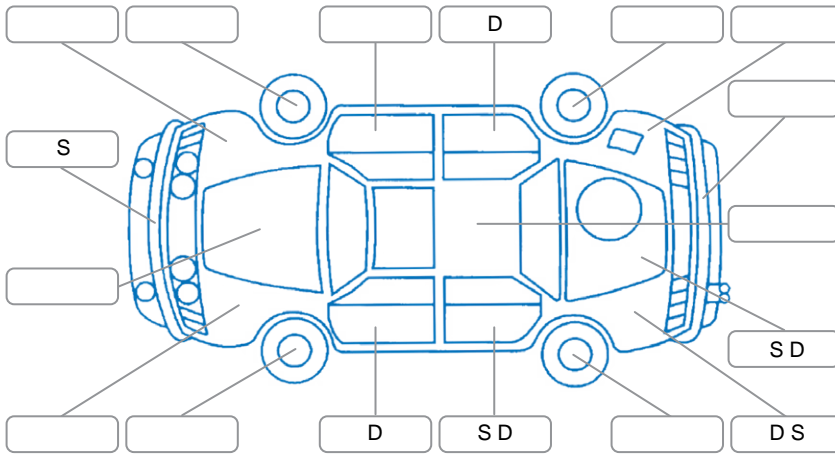

Report ID:	28,031,848	Version:	3
Created:	25 Mar 2026		

Make:	Toyota	Model:	Rav4
Body Style:	SUV	Year:	2022
Rego No.:	PBD535	Rego Expiry:	03 Apr 2026
WoF Expiry:	24 Mar 2027	Odometer:	118,990 Kms
Good No.:	28031848	VIN:	JTMBW3FV40D142405
Next Service:	122,000 kms	Service History:	Yes

Key
 S = Scratch R = Rust C = Crack * = Decals W = Significant scuffs
 D = Dent PT = Paint defect P = Pin dent SC = Stone Chips

Note: some defects and blemishes may not be displayed in the diagram

Body Inspection Comments

Steering wheel torn, wire coming out of roof due to vehicle having aftermarket light before.

Conditions During Body Inspection Dry

Under Carriage and Under Bonnet Inspection Comments

Interior Comments

Seats:	Average
Carpets:	Average
Panels:	Average
Dashboard:	Good