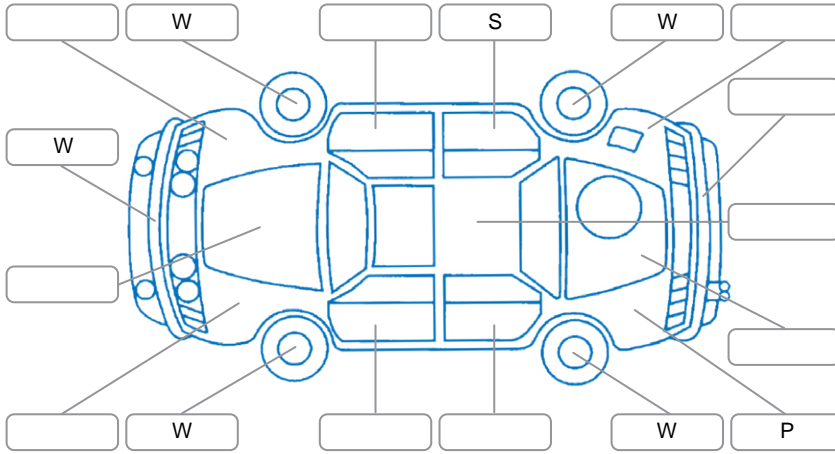

Report ID:	28,031,663	Version:	1
Created:	29 Mar 2026		

Make:	Toyota	Model:	Corolla
Body Style:	Hatchback	Year:	2008
Rego No.:	EQP280	Rego Expiry:	21 Mar 2026
WoF Expiry:	22 Jan 2027	Odometer:	160,642 Kms
Good No.:	28031663	VIN:	JTNKU58E001060599
Next Service:	170,000 kms	Service History:	No

Key

S = Scratch R = Rust C = Crack * = Decals W = Significant scuffs
 D = Dent PT = Paint defect P = Pin dent SC = Stone Chips

Note: some defects and blemishes may not be displayed in the diagram

Body Inspection Comments

Windscreen chip outside CVA.

Conditions During Body Inspection

Under Carriage and Under Bonnet Inspection Comments

Front wheel drive.
Freshly serviced.

Interior Comments

Seats:	Average
Carpets:	Average
Panels:	Average
Dashboard:	Average