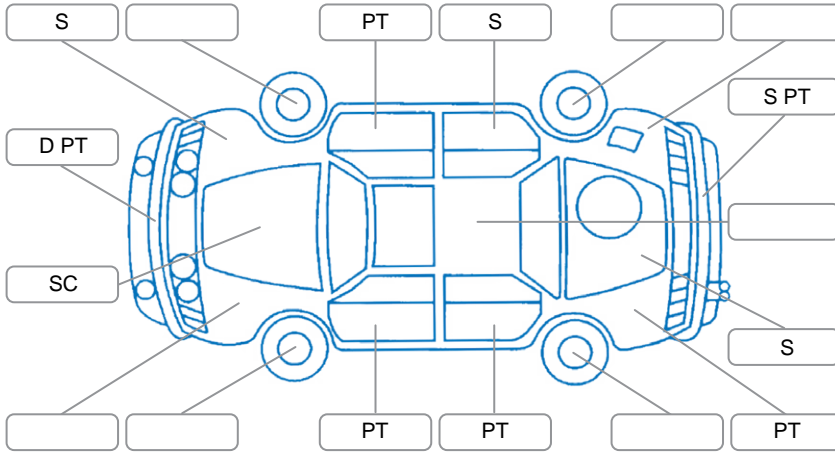

Report ID:	28,031,573	Version:	1
Created:	20 Mar 2026		

Make:	Suzuki	Model:	Swift
Body Style:	Hatchback	Year:	2009
Rego No.:	MGF937	Rego Expiry:	04 Jun 2026
WoF Expiry:	15 Jan 2027	Odometer:	118,532 Kms
Good No.:	28031573	VIN:	7AT0GK0CX19557015
Next Service:	128000	Service History:	No

Key

S = Scratch R = Rust C = Crack * = Decals W = Significant scuffs
 D = Dent PT = Paint defect P = Pin dent SC = Stone Chips

Note: some defects and blemishes may not be displayed in the diagram

Body Inspection Comments

Average

Conditions During Body Inspection

Dry

Under Carriage and Under Bonnet Inspection Comments

Front steering knock.
 Both inner cv boot leak.
 Both front lower control arm bushes(rear) damage.

Interior Comments