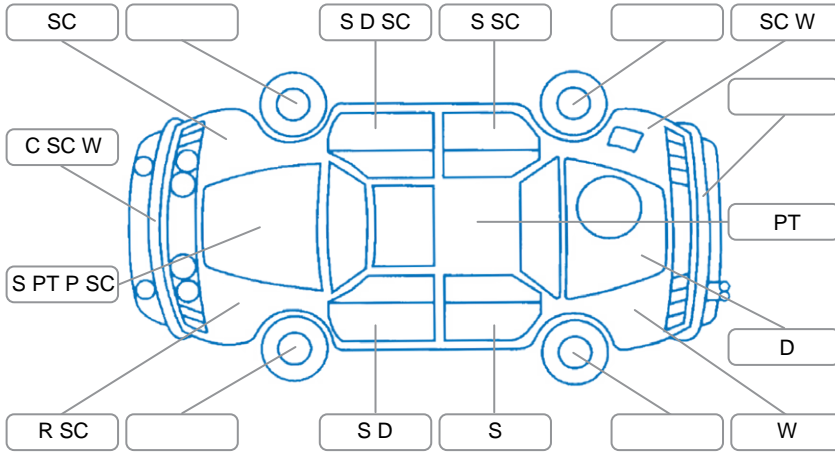

Report ID:	28,031,443	Version:	1
Created:	15 Mar 2026		

Make:	Mazda	Model:	Bt-50
Body Style:	Utility	Year:	2015
Rego No.:	JKW919	Rego Expiry:	25 May 2026
WoF Expiry:	13 Aug 2026	Odometer:	218,128 Kms
Good No.:	28031443	VIN:	MMOUR0YF100477968
Next Service:	225,517	Service History:	Yes

Key

S = Scratch R = Rust C = Crack * = Decals W = Significant scuffs
 D = Dent PT = Paint defect P = Pin dent SC = Stone Chips

Note: some defects and blemishes may not be displayed in the diagram

Body Inspection Comments

Conditions During Body Inspection

Wet

Under Carriage and Under Bonnet Inspection Comments

Interior Comments

Seats:	Average
Carpets:	Average
Panels:	Average
Dashboard:	scuffs on glovebox.

General Comments

Reversing camera inoperative.