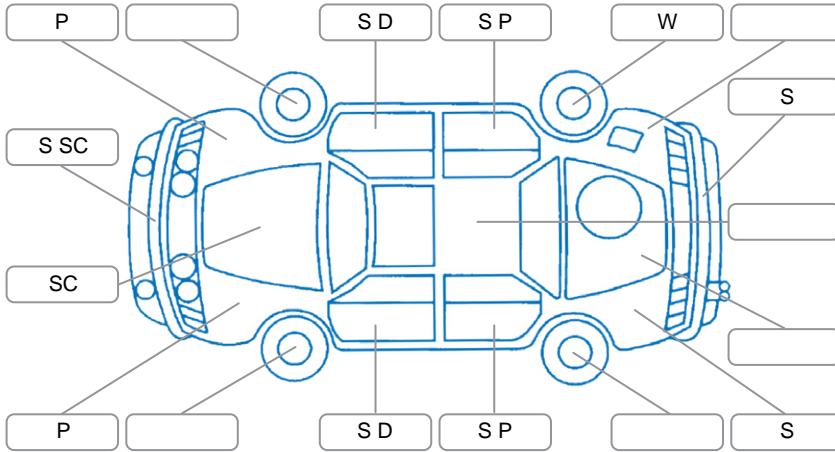

Report ID:	28,031,415	Version:	1
Created:	02 Apr 2026		

Make:	MG	Model:	HS
Body Style:	SUV	Year:	2021
Rego No.:	RRD283	Rego Expiry:	20 Oct 2026
WoF Expiry:	16 Apr 2027	Odometer:	167,925 Kms
Good No.:	28031415	VIN:	LSJA24U96MN024566
Next Service:	177,000 Kms	Service History:	Yes

Key

S = Scratch R = Rust C = Crack * = Decals W = Significant scuffs
 D = Dent PT = Paint defect P = Pin dent SC = Stone Chips

Note: some defects and blemishes may not be displayed in the diagram

Body Inspection Comments

Conditions During Body Inspection: Dry

Under Carriage and Under Bonnet Inspection Comments

Front wheel drive.
 Freshly serviced.
 4 new tyres installed.
 New battery installed.

Interior Comments

Seats:	Average
Carpets:	Average
Panels:	Average
Dashboard:	Average