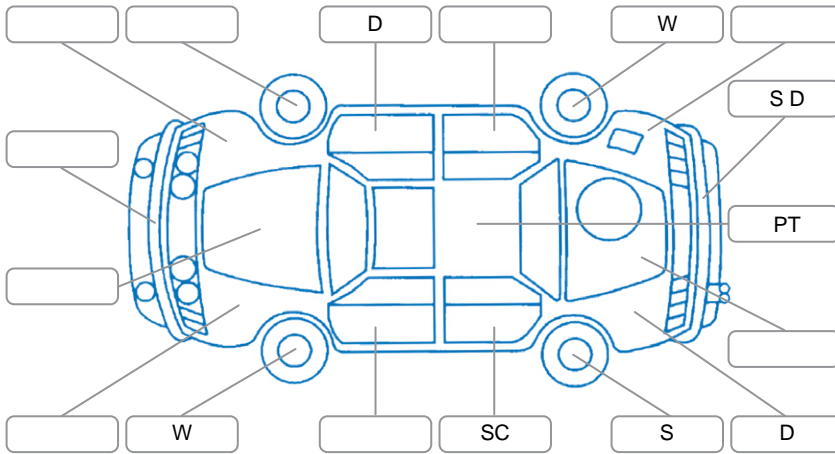

Report ID:	28,031,296	Version:	2
Created:	07 Apr 2026		

Make:	Toyota	Model:	Corolla
Body Style:	Sedan	Year:	2018
Rego No.:	LUD933	Rego Expiry:	19 Sep 2026
WoF Expiry:	25 Mar 2027	Odometer:	98,301 Kms
Good No.:	28031296	VIN:	MR053REH205315813
Next Service:	108000 kms	Service History:	No

Key
 S = Scratch R = Rust C = Crack * = Decals W = Significant scuffs
 D = Dent PT = Paint defect P = Pin dent SC = Stone Chips

Note: some defects and blemishes may not be displayed in the diagram

Body Inspection Comments

Conditions During Body Inspection: Dry Wet

Under Carriage and Under Bonnet Inspection Comments

Interior Comments

Seats:	Good
Carpets:	Good
Panels:	Average
Dashboard:	Good

General Comments

Road Conditions During Test Drive	Dry		
Engine Timing Mechanism	Timing Chain		
Evidence of Cam Belt Replacement	<input type="checkbox"/> Yes	<input type="checkbox"/> No	Kms
Inspected by:	Eleoit Kumar		
Published by:	Sam Huang		
Inspection Date:	10 Mar 2026		