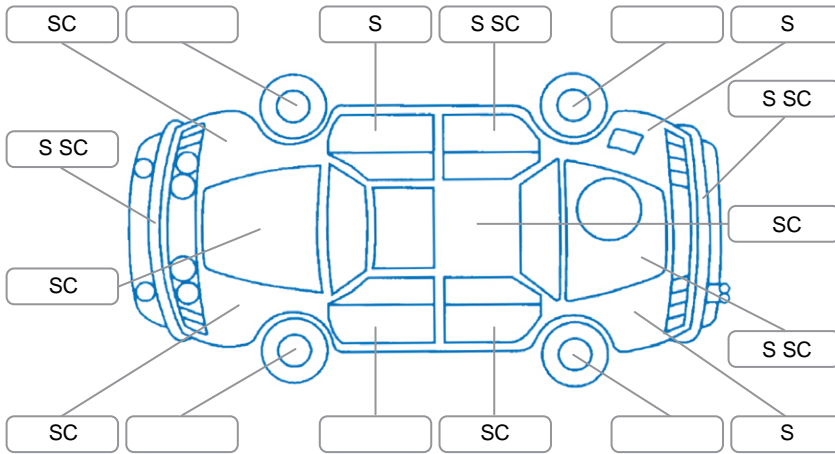

Report ID:	28,031,174	Version:	1
Created:	27 Mar 2026		

Make:	Holden	Model:	Cruze
Body Style:	Hatchback	Year:	2012
Rego No.:	GNF503	Rego Expiry:	07 Mar 2026
WoF Expiry:	24 Mar 2027	Odometer:	110,399 Kms
Good No.:	28031174	VIN:	6G1PD6E88DL806821
Next Service:	120,000	Service History:	No

**Key**  
 S = Scratch    R = Rust    C = Crack    \* = Decals    W = Significant scuffs  
 D = Dent    PT = Paint defect    P = Pin dent    SC = Stone Chips

Note: some defects and blemishes may not be displayed in the diagram