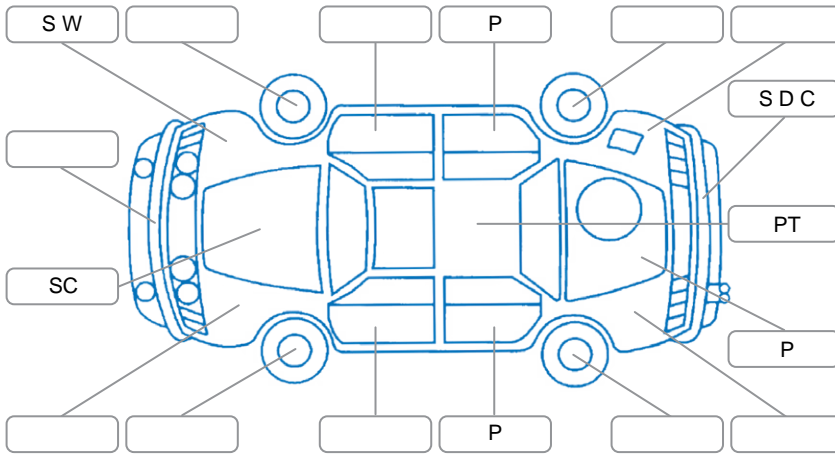

Report ID:	28,030,875	Version:	5
Created:	01 Apr 2026		

Make:	Toyota	Model:	Landcruiser Prado
Body Style:	SUV	Year:	2019
Rego No.:	MLR408	Rego Expiry:	09 Oct 2026
WoF Expiry:	08 Apr 2027	Odometer:	266,874 Kms
Good No.:	28030875	VIN:	JTEBR3FJ90K147921
Next Service:	276000 kms	Service History:	No

**Key**  
 S = Scratch    R = Rust    C = Crack    \* = Decals    W = Significant scuffs  
 D = Dent    PT = Paint defect    P = Pin dent    SC = Stone Chips

Note: some defects and blemishes may not be displayed in the diagram