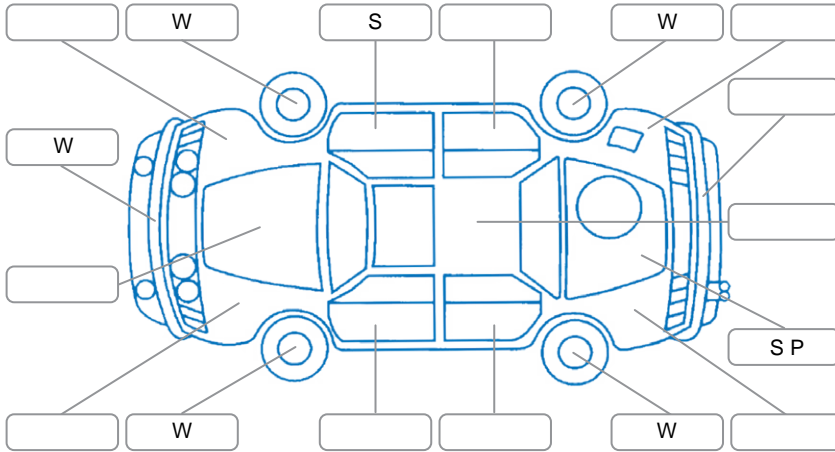

Report ID:	28,030,517	Version:	1
Created:	15 Apr 2026		

Make:	Lexus	Model:	IS250
Body Style:	Sedan	Year:	2006
Rego No.:	NZR247	Rego Expiry:	08 Jun 2026
WoF Expiry:	04 Mar 2027	Odometer:	166,738 Kms
Good No.:	28030517	VIN:	7AT0B00EX15014637
Next Service:	176,000 kms	Service History:	No

Key

S = Scratch R = Rust C = Crack * = Decals W = Significant scuffs
 D = Dent PT = Paint defect P = Pin dent SC = Stone Chips

Note: some defects and blemishes may not be displayed in the diagram

Body Inspection Comments

Windscreen edge delaminating slightly.

Conditions During Body Inspection

Dry

Under Carriage and Under Bonnet Inspection Comments

Rear wheel drive.
 Freshly serviced.

Interior Comments

Seats:	Average
Carpets:	Average
Panels:	Poor
Dashboard:	Poor