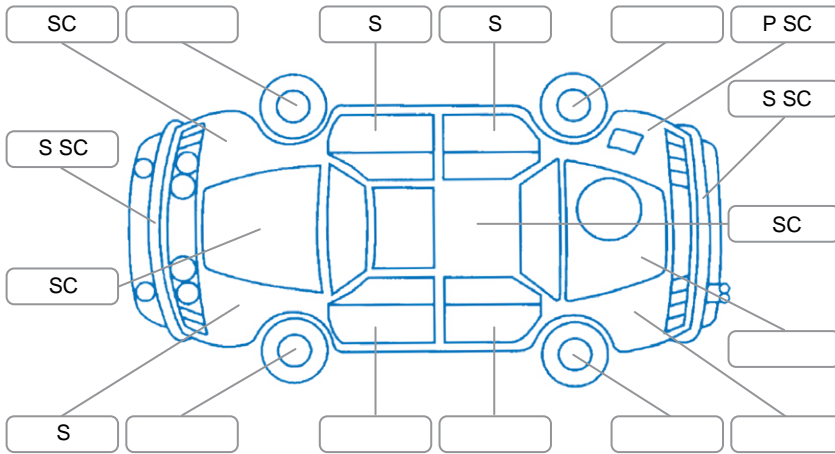

Report ID:	28,030,367	Version:	1
Created:	19 Mar 2026		

Make:	Nissan	Model:	Skyline
Body Style:	Sedan	Year:	2010
Rego No.:	MNB342	Rego Expiry:	08 May 2026
WoF Expiry:	19 Mar 2027	Odometer:	133,469 Kms
Good No.:	28030367	VIN:	7AT0DH12X19403699
Next Service:	143480	Service History:	No

Key
 S = Scratch R = Rust C = Crack * = Decals W = Significant scuffs
 D = Dent PT = Paint defect P = Pin dent SC = Stone Chips

Note: some defects and blemishes may not be displayed in the diagram

Body Inspection Comments

Conditions During Body Inspection: Dry

Under Carriage and Under Bonnet Inspection Comments

Rear wheel drive

Interior Comments

Seats:	Good
Carpets:	Good
Panels:	Good
Dashboard:	Good

General Comments

Road Conditions During Test Drive	Dry	
Engine Timing Mechanism	Timing Chain	
Evidence of Cam Belt Replacement	<input type="checkbox"/> Yes <input type="checkbox"/> No	Kms
Inspected by:	Cameron Senior-Arnold	
Published by:	Janine Bell	
Inspection Date:	08 Mar 2026	