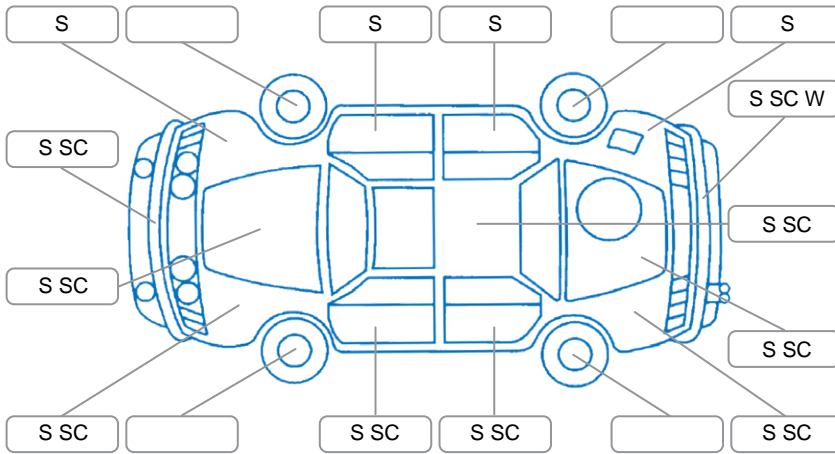

Report ID:	28,029,756	Version:	1
Created:	31 Mar 2026		

Make:	Holden	Model:	Commodore
Body Style:	Sedan	Year:	2007
Rego No.:	SC0NES	Rego Expiry:	30 Jun 2026
WoF Expiry:	10 Feb 2027	Odometer:	260,312 Kms
Good No.:	28029756	VIN:	6G1EK54H37L913563
Next Service:	270,000	Service History:	Yes

Key

S = Scratch R = Rust C = Crack * = Decals W = Significant scuffs
 D = Dent PT = Paint defect P = Pin dent SC = Stone Chips

Note: some defects and blemishes may not be displayed in the diagram

Body Inspection Comments

Clear coat coming off. Spoiler dented

Conditions During Body Inspection

Dry

Under Carriage and Under Bonnet Inspection Comments

Interior Comments

Seats:	Average age of vehicle
Carpets:	Average
Panels:	Average wear and tear
Dashboard:	Average