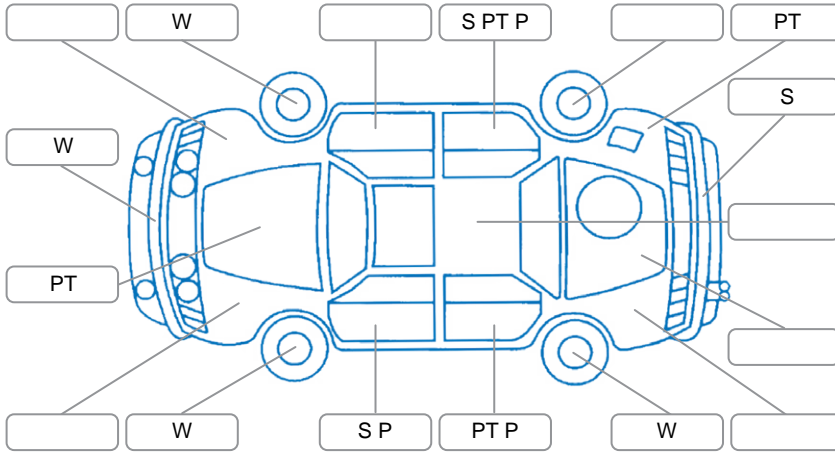

Report ID:	28,029,623	Version:	1
Created:	09 Apr 2026		

Make:	Toyota	Model:	Rav4
Body Style:	Wagon	Year:	2007
Rego No.:	HSP645	Rego Expiry:	29 Jan 2026
WoF Expiry:	24 Mar 2027	Odometer:	148,775 Kms
Good No.:	28029623	VIN:	7AT0H61XX14017763
Next Service:	158,750 km	Service History:	No

Key

S = Scratch R = Rust C = Crack * = Decals W = Significant scuffs
 D = Dent PT = Paint defect P = Pin dent SC = Stone Chips

Note: some defects and blemishes may not be displayed in the diagram

Body Inspection Comments

Conditions During Body Inspection: Dry

Under Carriage and Under Bonnet Inspection Comments

Front wheel drive.
 Freshly serviced.
 2 new tyres installed.

Interior Comments

Seats:	Average
Carpets:	Average
Panels:	Average
Dashboard:	Average