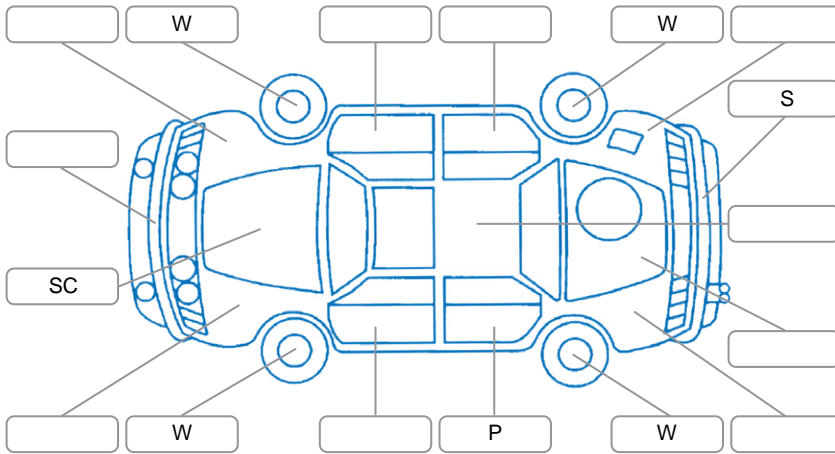

Report ID:	28,029,448	Version:	3
Created:	13 Apr 2026		

Make:	Mercedes-Benz	Model:	GLC
Body Style:	SUV	Year:	2020
Rego No.:	NDL715	Rego Expiry:	30 Jun 2026
WoF Expiry:	10 Mar 2027	Odometer:	74,925 Kms
Good No.:	28029448	VIN:	W1N2539802F842685
Next Service:	90,000Kms	Service History:	Yes

**Key**  
 S = Scratch    R = Rust    C = Crack    \* = Decals    W = Significant scuffs  
 D = Dent    PT = Paint defect    P = Pin dent    SC = Stone Chips

Note: some defects and blemishes may not be displayed in the diagram