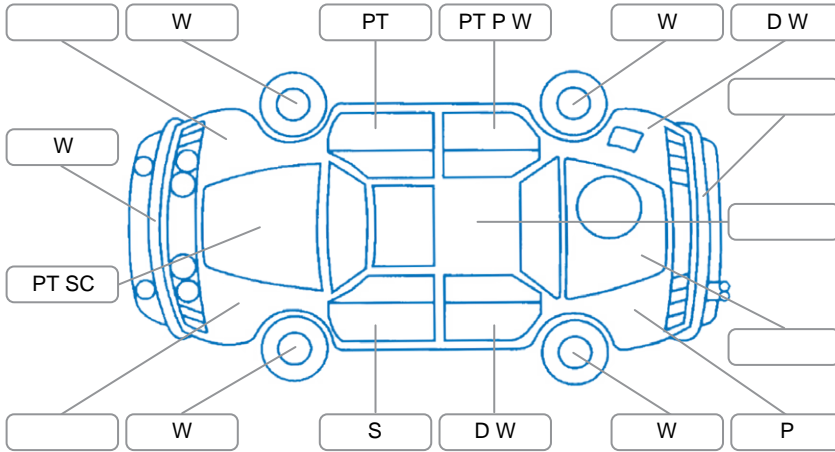

Report ID:	28,029,411	Version:	1
Created:	24 Apr 2026		

Make:	Nissan	Model:	Serena
Body Style:	Wagon	Year:	2006
Rego No.:	MLN655	Rego Expiry:	16 Aug 2026
WoF Expiry:	24 Mar 2027	Odometer:	90,495 Kms
Good No.:	28029411	VIN:	7AT0DH3FX19111047
Next Service:	100,000 kms	Service History:	No

Key

S = Scratch R = Rust C = Crack * = Decals W = Significant scuffs
 D = Dent PT = Paint defect P = Pin dent SC = Stone Chips

Note: some defects and blemishes may not be displayed in the diagram

Body Inspection Comments

Rear bumper slightly mis-aligned.

Conditions During Body Inspection Dry

Under Carriage and Under Bonnet Inspection Comments

Front wheel drive.
 Freshly serviced.
 Rear tyres tread cracking slightly.

Interior Comments