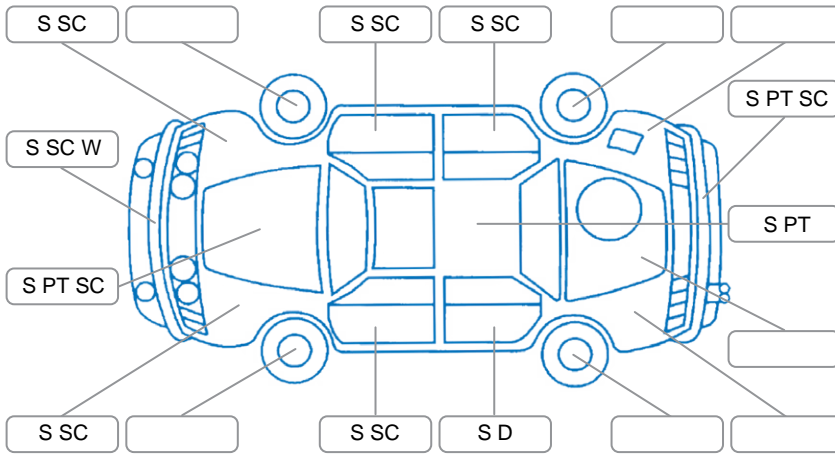

Report ID:	28,029,242	Version:	1
Created:	02 Apr 2026		

Make:	Ford	Model:	Falcon
Body Style:	Sedan	Year:	2014
Rego No.:	RMT827	Rego Expiry:	30 Jul 2026
WoF Expiry:	23 Jul 2026	Odometer:	207,167 Kms
Good No.:	28029242	VIN:	6FPAAAJGSWEM67435
Next Service:	217000	Service History:	Yes

**Key**

S = Scratch    R = Rust    C = Crack    \* = Decals    W = Significant scuffs  
 D = Dent    PT = Paint defect    P = Pin dent    SC = Stone Chips

Note: some defects and blemishes may not be displayed in the diagram