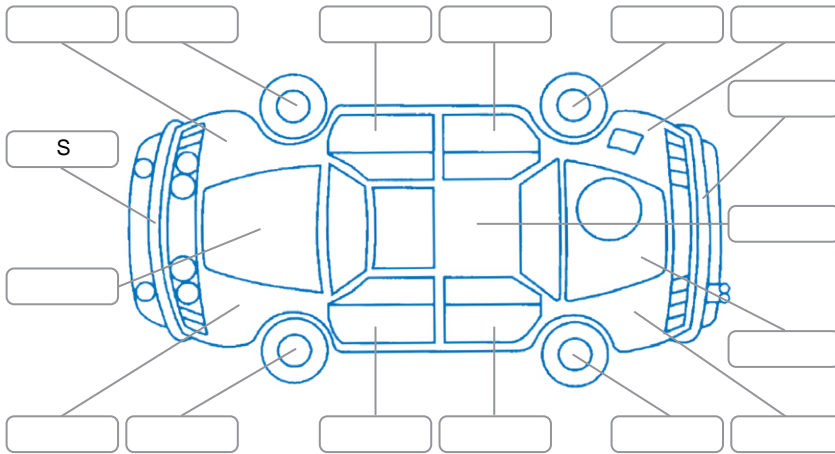

Key
 S = Scratch R = Rust C = Crack * = Decals W = Significant scuffs
 D = Dent PT = Paint defect P = Pin dent SC = Stone Chips

Note: some defects and blemishes may not be displayed in the diagram

Body Inspection Comments

Underbody rust,

Conditions During Body Inspection

Wet

Under Carriage and Under Bonnet Inspection Comments

Interior Comments

Seats:	Average
Carpets:	Average
Panels:	Average
Dashboard:	Good

General Comments

One remote key not working, windscreen cracked cva,