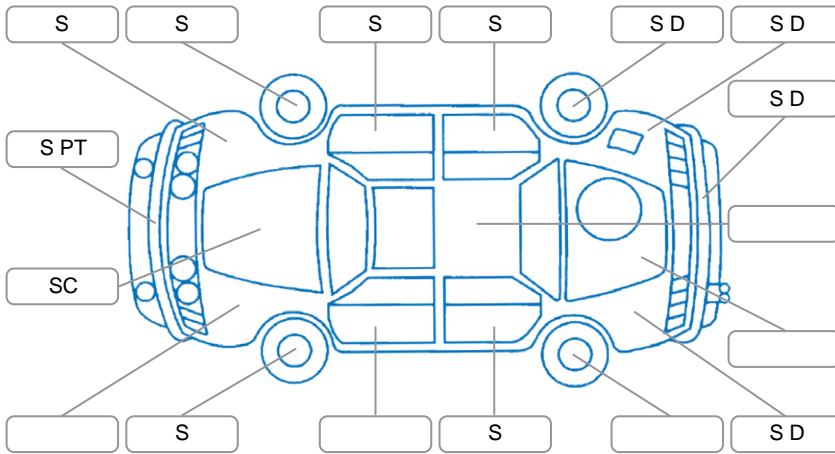

Report ID:	28,028,865	Version:	1
Created:	09 Mar 2026		

Make:	Nissan	Model:	Serena
Body Style:	Wagon	Year:	2008
Rego No.:	LBW66	Rego Expiry:	28 Feb 2026
WoF Expiry:	28 Mar 2026	Odometer:	180,143 Kms
Good No.:	28028865	VIN:	7AT0DH3FX17167879
Next Service:	177610	Service History:	No

Key

S = Scratch R = Rust C = Crack * = Decals W = Significant scuffs
 D = Dent PT = Paint defect P = Pin dent SC = Stone Chips

Note: some defects and blemishes may not be displayed in the diagram

Body Inspection Comments

Interior Comments

Seats:	Average
Carpets:	Average
Panels:	Average
Dashboard:	Average

General Comments

Underbody surface rust, engine oil leak

Road Conditions During Test Drive	Dry
Engine Timing Mechanism	Timing Chain
Evidence of Cam Belt Replacement	<input type="checkbox"/> Yes <input type="checkbox"/> No Kms
Inspected by:	Harry Clark
Published by:	Harry Clark
Inspection Date:	09 Mar 2026