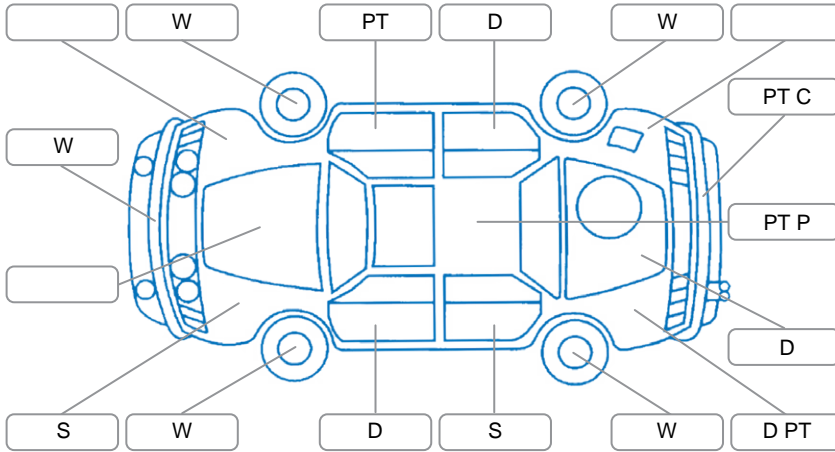

### Key

S = Scratch    R = Rust    C = Crack    \* = Decals    W = Significant scuffs  
 D = Dent    PT = Paint defect    P = Pin dent    SC = Stone Chips

Note: some defects and blemishes may not be displayed in the diagram

### General Comments

No oil on dip stick, R/R park light not working, Dash traction control light ON,

Road Conditions During Test Drive

Dry

Engine Timing Mechanism

Timing Chain

Evidence of Cam Belt Replacement