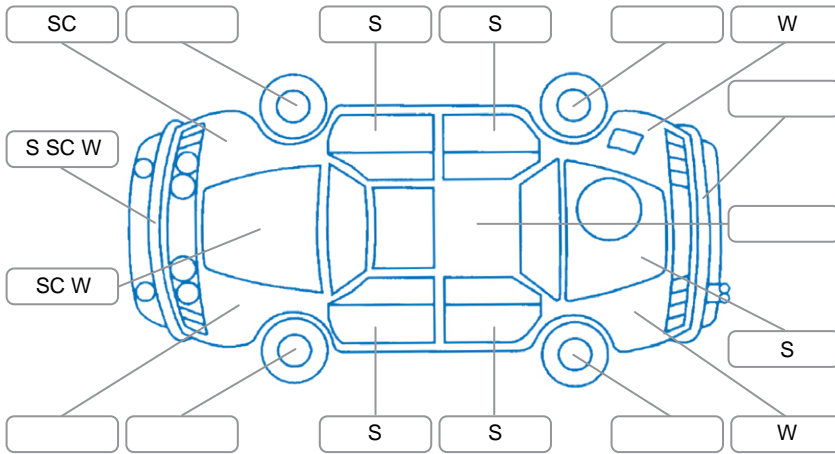

Report ID:	28,028,073	Version:	3
Created:	12 Apr 2026		

Make:	Mitsubishi	Model:	Challenger
Body Style:	SUV	Year:	2015
Rego No.:	JJE72	Rego Expiry:	28 Apr 2026
WoF Expiry:	06 Apr 2027	Odometer:	179,074 Kms
Good No.:	28028073	VIN:	MMAGYKH40EF005342
Next Service:	189000	Service History:	No

**Key**  
 S = Scratch    R = Rust    C = Crack    \* = Decals    W = Significant scuffs  
 D = Dent    PT = Paint defect    P = Pin dent    SC = Stone Chips

Note: some defects and blemishes may not be displayed in the diagram