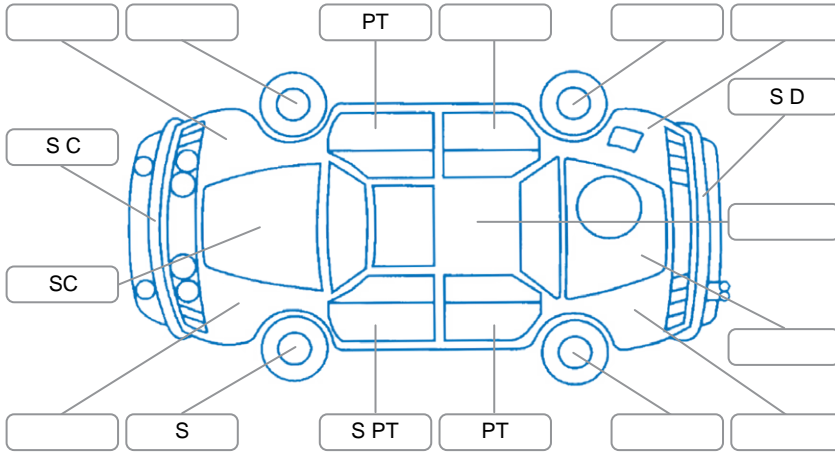

Report ID:	28,027,935	Version:	1
Created:	09 Mar 2026		

Make:	Toyota	Model:	Aqua
Body Style:	Hatchback	Year:	2014
Rego No.:	QWA778	Rego Expiry:	04 Apr 2026
WoF Expiry:	03 Oct 2026	Odometer:	54,153 Kms
Good No.:	28027935	VIN:	7AT0H65YX23319326
Next Service:	53428	Service History:	No

Key

S = Scratch R = Rust C = Crack * = Decals W = Significant scuffs
 D = Dent PT = Paint defect P = Pin dent SC = Stone Chips

Note: some defects and blemishes may not be displayed in the diagram

Body Inspection Comments

Head unit no display ,left taillight water insidee

Conditions During Body Inspection

Dry

Under Carriage and Under Bonnet Inspection Comments

Jack and spare tyre missingg

Interior Comments

Seats:	Good
Carpets:	Good
Panels:	Good
Dashboard:	Good