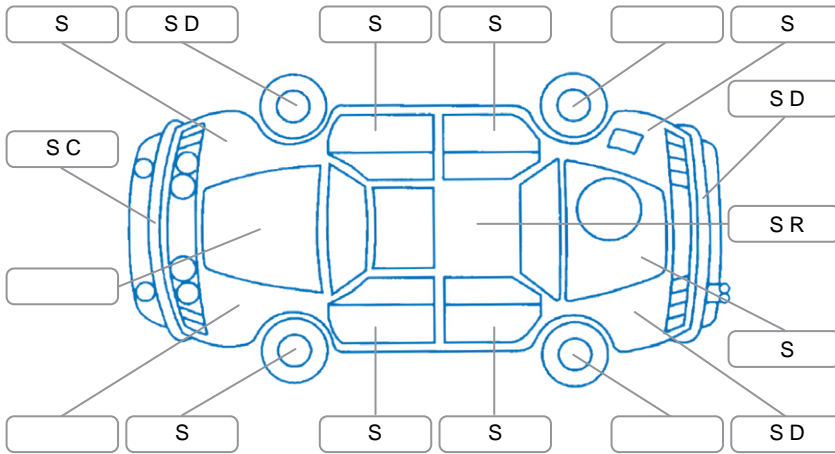

Report ID:	28,027,903	Version:	1
Created:	06 Mar 2026		

Make:	Nissan	Model:	Navara
Body Style:	Utility	Year:	2016
Rego No.:	JPR125	Rego Expiry:	22 Feb 2026
WoF Expiry:	10 Apr 2026	Odometer:	158,893 Kms
Good No.:	28027903	VIN:	MNTCB2D23A0001872
Next Service:	161308	Service History:	No

**Key**  
 S = Scratch    R = Rust    C = Crack    \* = Decals    W = Significant scuffs  
 D = Dent    PT = Paint defect    P = Pin dent    SC = Stone Chips

Note: some defects and blemishes may not be displayed in the diagram

### Body Inspection Comments

Driver seat worn, rear seat worn, left rear wheel flair damaged, left rear wheel outer sidewall damage, right front wheel flair damaged,

Conditions During Body Inspection

### Under Carriage and Under Bonnet Inspection Comments

Turbo pipe oil leak, engine oil leak, underbody front support bar rust