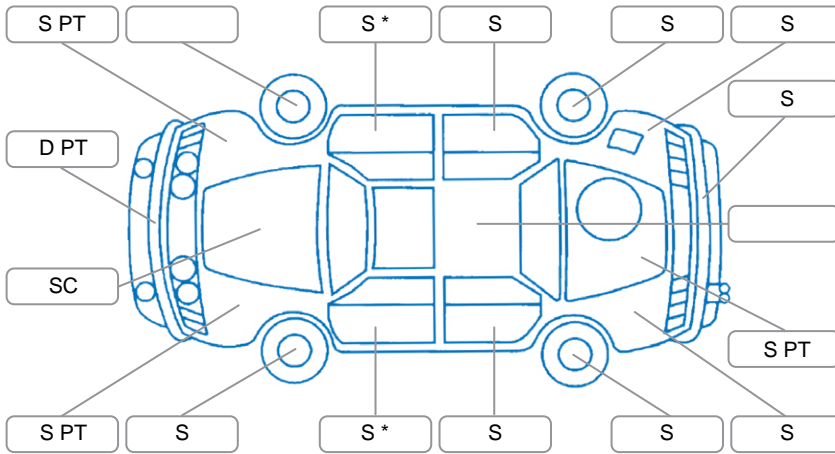

Report ID:	28,027,758	Version:	2
Created:	30 Mar 2026		

Make:	Lexus	Model:	IS250
Body Style:	Sedan	Year:	2008
Rego No.:	RPP270	Rego Expiry:	30 May 2026
WoF Expiry:		Odometer:	87,117 Miles
Good No.:	28027758	VIN:	JTHBK262X05084384
Next Service:	90992	Service History:	Yes

Key

S = Scratch R = Rust C = Crack * = Decals W = Significant scuffs
 D = Dent PT = Paint defect P = Pin dent SC = Stone Chips

Note: some defects and blemishes may not be displayed in the diagram

Body Inspection Comments

Conditions During Body Inspection: Dry

Under Carriage and Under Bonnet Inspection Comments

Interior Comments

Seats:	Average
Carpets:	Good
Panels:	Average
Dashboard:	Cracks

General Comments

Road Conditions During Test Drive	Dry	
Engine Timing Mechanism	Timing Chain	
Evidence of Cam Belt Replacement	<input type="checkbox"/> Yes <input type="checkbox"/> No	Kms
Inspected by:	Robert Rankin	
Published by:	Saxon Ewen	
Inspection Date:	06 Mar 2026	