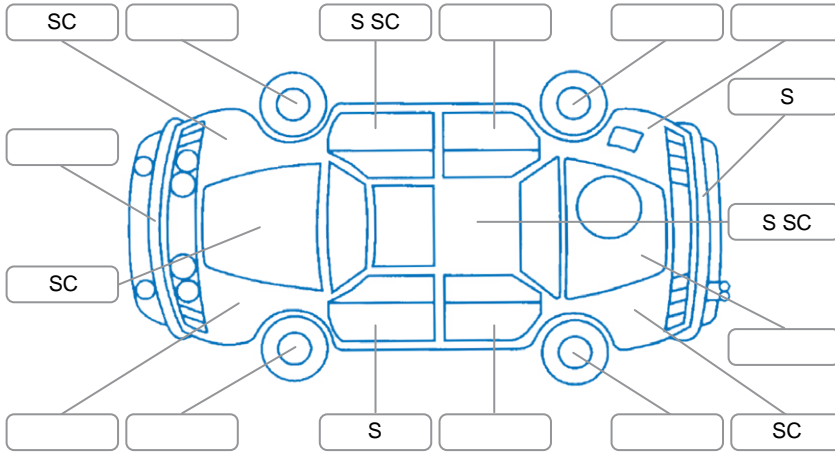

Report ID:	28,027,387	Version:	1
Created:	24 Apr 2026		

Make:	Chrysler Jeep	Model:	Wrangler
Body Style:	Wagon	Year:	2007
Rego No.:	NNE504	Rego Expiry:	03 Jun 2026
WoF Expiry:	08 May 2027	Odometer:	104,443 Kms
Good No.:	28027387	VIN:	1J8FE24177L131812
Next Service:	114440	Service History:	No

**Key**

S = Scratch    R = Rust    C = Crack    \* = Decals    W = Significant scuffs  
 D = Dent    PT = Paint defect    P = Pin dent    SC = Stone Chips

Note: some defects and blemishes may not be displayed in the diagram

**Body Inspection Comments**

Minor stonechips on windscreen

Conditions During Body Inspection

Dry

**Under Carriage and Under Bonnet Inspection Comments**

Four wheel drive

**Interior Comments**

Seats:	Good
Carpets:	Good
Panels:	Good
Dashboard:	Good