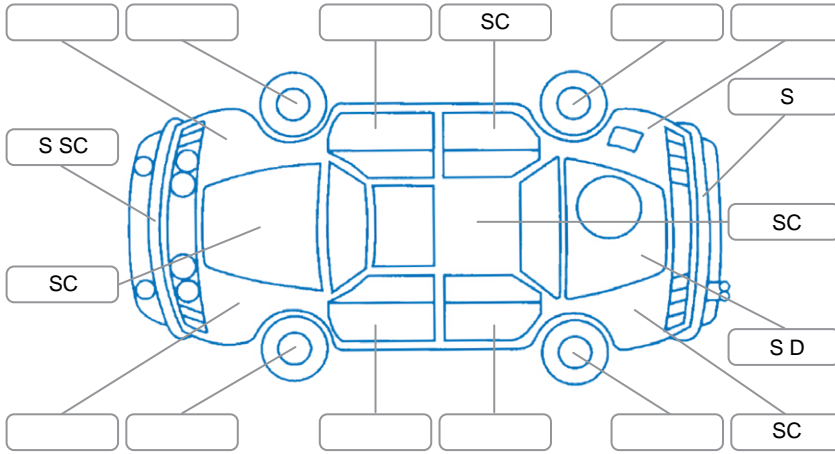

Report ID:	28,026,042	Version:	4
Created:	29 Mar 2026		

Make:	Mitsubishi	Model:	Pajero Sport
Body Style:	SUV	Year:	2016
Rego No.:	JSQ533	Rego Expiry:	13 Apr 2026
WoF Expiry:	08 Apr 2027	Odometer:	181,121 Kms
Good No.:	28026042	VIN:	MMAGUKS10GH001979
Next Service:	186,140kms	Service History:	Yes

**Key**  
 S = Scratch    R = Rust    C = Crack    \* = Decals    W = Significant scuffs  
 D = Dent    PT = Paint defect    P = Pin dent    SC = Stone Chips

Note: some defects and blemishes may not be displayed in the diagram