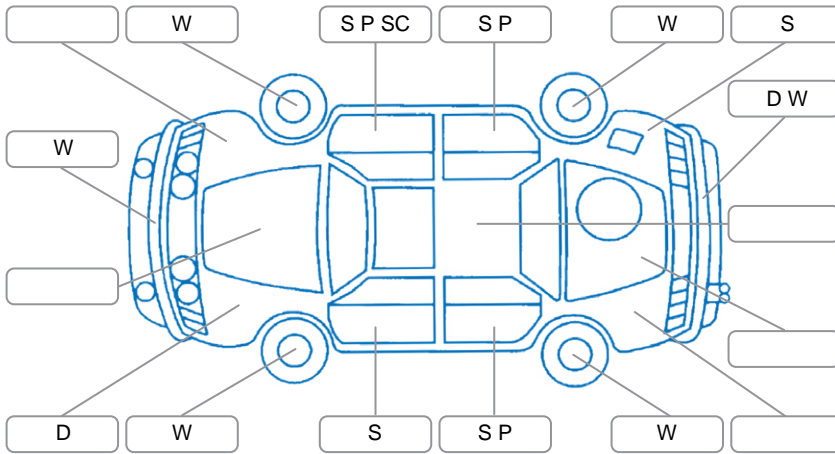

Report ID:	28,025,730	Version:	1
Created:	12 Apr 2026		

Make:	Subaru	Model:	Legacy
Body Style:	Sedan	Year:	2005
Rego No.:	HLP771	Rego Expiry:	23 May 2026
WoF Expiry:	23 Mar 2027	Odometer:	159,800 Kms
Good No.:	28025730	VIN:	7AT0GF0BX14013348
Next Service:	166,800 km	Service History:	No

Key
 S = Scratch R = Rust C = Crack * = Decals W = Significant scuffs
 D = Dent PT = Paint defect P = Pin dent SC = Stone Chips

Note: some defects and blemishes may not be displayed in the diagram

Body Inspection Comments

Conditions During Body Inspection: Dry

Under Carriage and Under Bonnet Inspection Comments

4-wheel drive.
 Tyre tread cracking slightly.

Interior Comments

Seats:	Average
Carpets:	Average
Panels:	Average
Dashboard:	Average