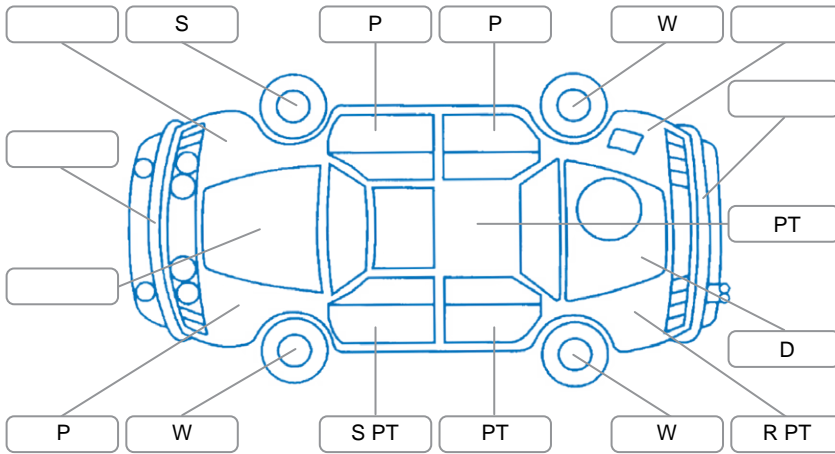

Make:	Honda	Model:	Integra
Body Style:	Hatchback	Year:	2005
Rego No.:	QEK449	Rego Expiry:	17 Aug 2026
WoF Expiry:	17 Jun 2026	Odometer:	184,350 Kms
Good No.:	28025563	VIN:	7AT08G0RX12302856
Next Service:	189000 kms	Service History:	No

Key

S = Scratch R = Rust C = Crack * = Decals W = Significant scuffs
 D = Dent PT = Paint defect P = Pin dent SC = Stone Chips

Note: some defects and blemishes may not be displayed in the diagram

Body Inspection Comments

Water in boot. Headlights fading.

Conditions During Body Inspection

Dry

Under Carriage and Under Bonnet Inspection Comments

Interior Comments

Seats:	Good
Carpets:	Good
Panels:	Average
Dashboard:	Good

General Comments