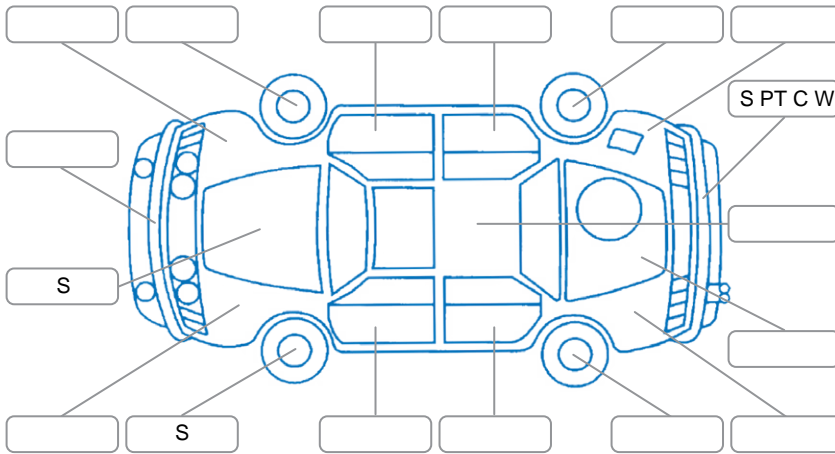

Key
 S = Scratch R = Rust C = Crack * = Decals W = Significant scuffs
 D = Dent PT = Paint defect P = Pin dent SC = Stone Chips

Note: some defects and blemishes may not be displayed in the diagram

Body Inspection Comments

Conditions During Body Inspection:

Under Carriage and Under Bonnet Inspection Comments

Interior Comments

Seats:	Good
Carpets:	Good
Panels:	Average
Dashboard:	Good

General Comments

Road Conditions During Test Drive	Dry		
Engine Timing Mechanism	Timing Chain		
Evidence of Cam Belt Replacement	<input type="checkbox"/> Yes	<input type="checkbox"/> No	Kms
Inspected by:	Eleoit Kumar		
Published by:	Eleoit Kumar		
Inspection Date:	08 May 2026		