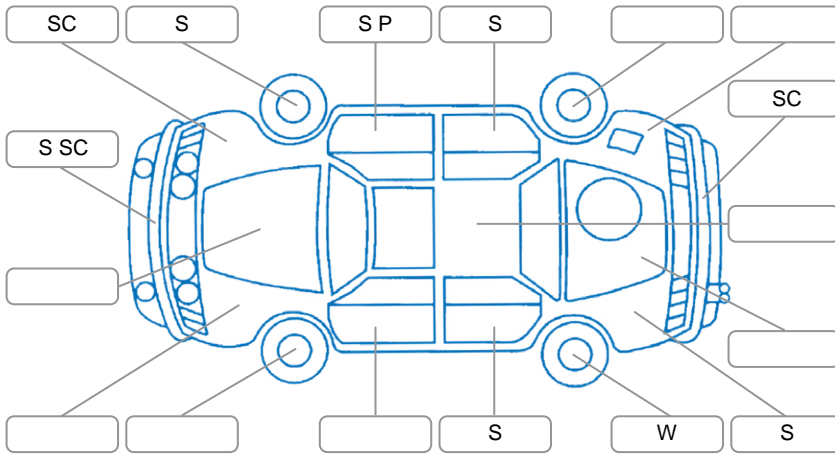

Report ID:	28,025,494	Version:	5
Created:	31 Mar 2026		

Make:	Hyundai	Model:	Santa FE
Body Style:	SUV	Year:	2021
Rego No.:	NJE753	Rego Expiry:	01 Apr 2026
WoF Expiry:	24 Feb 2027	Odometer:	123,941 Kms
Good No.:	28025494	VIN:	KMHS381HWMU360444
Next Service:	137000	Service History:	Yes

Key

S = Scratch R = Rust C = Crack * = Decals W = Significant scuffs
 D = Dent PT = Paint defect P = Pin dent SC = Stone Chips

Note: some defects and blemishes may not be displayed in the diagram

Body Inspection Comments

left taillight crack near edge

Conditions During Body Inspection

Dry

Under Carriage and Under Bonnet Inspection Comments

Interior Comments

Seats:	Good
Carpets:	Good
Panels:	Good
Dashboard:	Good

General Comments