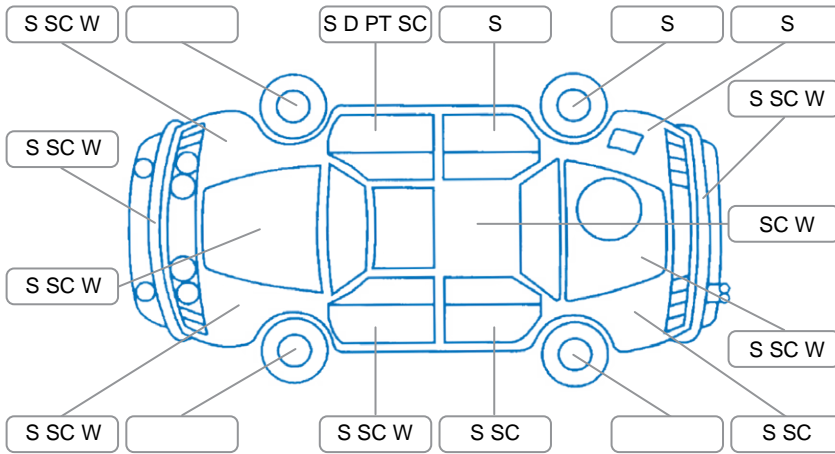

Report ID:	28,024,823	Version:	3
Created:	28 Mar 2026		

Make:	Toyota	Model:	Regius
Body Style:	Van	Year:	2009
Rego No.:	HYS86	Rego Expiry:	27 Jul 2026
WoF Expiry:	09 Apr 2027	Odometer:	412,560 Kms
Good No.:	28024823	VIN:	7AT0H63TX14003887
Next Service:	422000km	Service History:	Yes

Key
 S = Scratch R = Rust C = Crack * = Decals W = Significant scuffs
 D = Dent PT = Paint defect P = Pin dent SC = Stone Chips

Note: some defects and blemishes may not be displayed in the diagram

Body Inspection Comments

Conditions During Body Inspection: Dry

Under Carriage and Under Bonnet Inspection Comments

Interior Comments

Seats:	RF seat fabric torn
Carpets:	Average
Panels:	Average
Dashboard:	Average

General Comments

Undertray loose in rear of vehicle.

Drivers seat ripped/tapped up.

Road Conditions During Test Drive	Dry
Engine Timing Mechanism	Cambelt
Evidence of Cam Belt Replacement	<input checked="" type="checkbox"/> Yes <input type="checkbox"/> No 380,000 Kms
Inspected by:	Robert Rankin
Published by:	Luke Saunders
Inspection Date:	06 Mar 2026