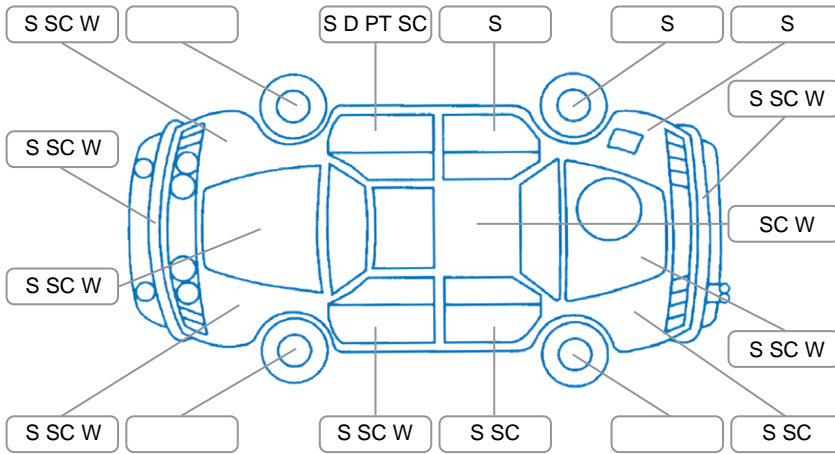

Report ID:	28,024,823	Version:	4
Created:	23 Apr 2026		

Make:	Toyota	Model:	Regius
Body Style:	Van	Year:	2009
Rego No.:	HYS86	Rego Expiry:	27 Jul 2026
WoF Expiry:	09 Apr 2027	Odometer:	412,560 Kms
Good No.:	28024823	VIN:	7AT0H63TX14003887
Next Service:	422000km	Service History:	Yes

Key

S = Scratch R = Rust C = Crack * = Decals W = Significant scuffs
 D = Dent PT = Paint defect P = Pin dent SC = Stone Chips

Note: some defects and blemishes may not be displayed in the diagram

Body Inspection Comments

Conditions During Body Inspection: Dry

Under Carriage and Under Bonnet Inspection Comments

Interior Comments

Seats:	RF seat fabric torn
Carpets:	Average
Panels:	Average
Dashboard:	Average

General Comments