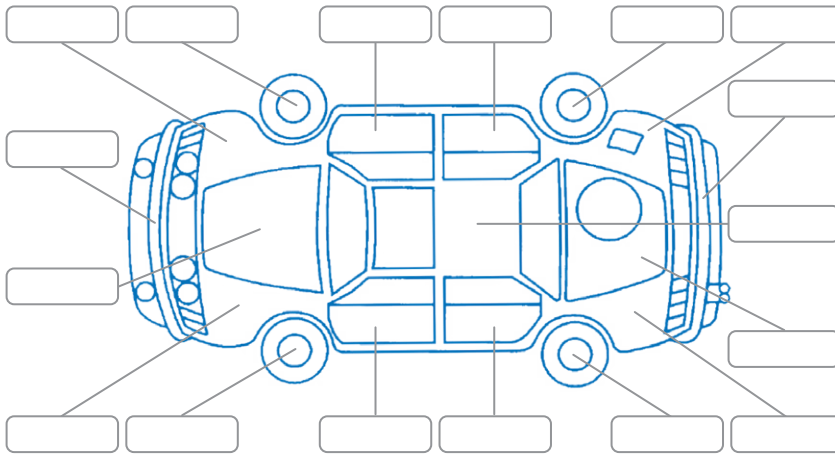

Report ID:	28,024,796	Version:	1
Created:	07 Apr 2026		

Make:	Toyota	Model:	Corolla
Body Style:		Year:	2022
Rego No.:		Rego Expiry:	
WoF Expiry:	25 Mar 2027	Odometer:	61,624 Kms
Good No.:	28024796	VIN:	
Next Service:	61,624 kms	Service History:	No

**Key**  
 S = Scratch    R = Rust    C = Crack    \* = Decals    W = Significant scuffs  
 D = Dent    PT = Paint defect    P = Pin dent    SC = Stone Chips

Note: some defects and blemishes may not be displayed in the diagram