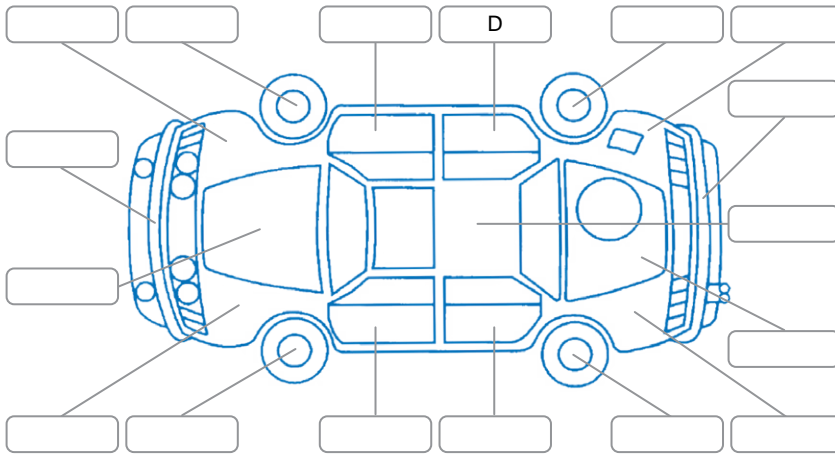

Report ID:	28,024,777	Version:	1
Created:	07 Apr 2026		

Make:	Toyota	Model:	C-HR
Body Style:		Year:	2017
Rego No.:		Rego Expiry:	
WoF Expiry:	25 Mar 2027	Odometer:	87,744 Kms
Good No.:	28024777	VIN:	
Next Service:	98,000 kms	Service History:	No

**Key**  
 S = Scratch    R = Rust    C = Crack    \* = Decals    W = Significant scuffs  
 D = Dent    PT = Paint defect    P = Pin dent    SC = Stone Chips

Note: some defects and blemishes may not be displayed in the diagram