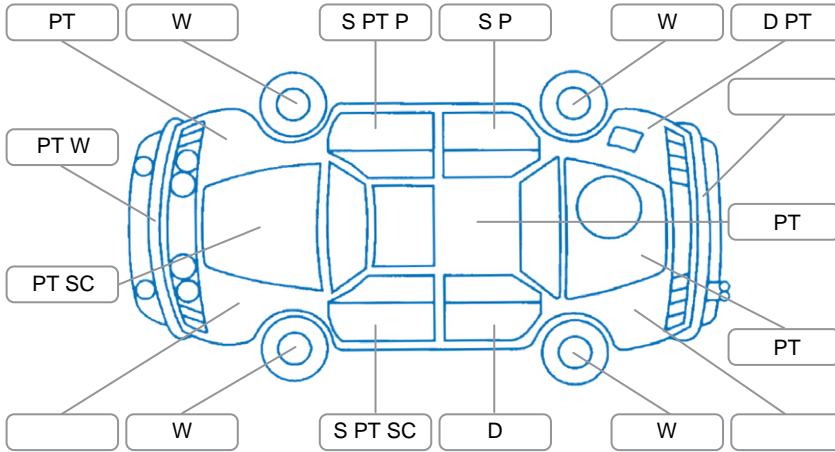

Report ID:	28,024,662	Version:	1
Created:	16 Apr 2026		

Make:	Toyota	Model:	Corolla
Body Style:	Hatchback	Year:	2002
Rego No.:	ANS786	Rego Expiry:	20 Jan 2027
WoF Expiry:	28 Apr 2027	Odometer:	282,364 Kms
Good No.:	28024662	VIN:	JTDKR28E500052136
Next Service:	292,000 Kms	Service History:	Yes

**Key**

S = Scratch    R = Rust    C = Crack    \* = Decals    W = Significant scuffs  
 D = Dent    PT = Paint defect    P = Pin dent    SC = Stone Chips

Note: some defects and blemishes may not be displayed in the diagram

**Body Inspection Comments**

Conditions During Body Inspection: Dry

**Under Carriage and Under Bonnet Inspection Comments**

Front wheel drive.  
Freshly serviced.

**Interior Comments**

Seats:	Average
Carpets:	Average
Panels:	Average
Dashboard:	Average